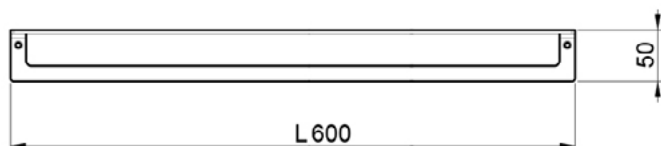

Product Type: **Shower Accessories**  
 Product Code: **E305003**  
 Product Name: **Towel Holder**

Description: porta asciugamani -  
 towel holder

Dimensions: L600 mm  
 Material: Acciaio | Stainless Steel

## DIMENSIONS