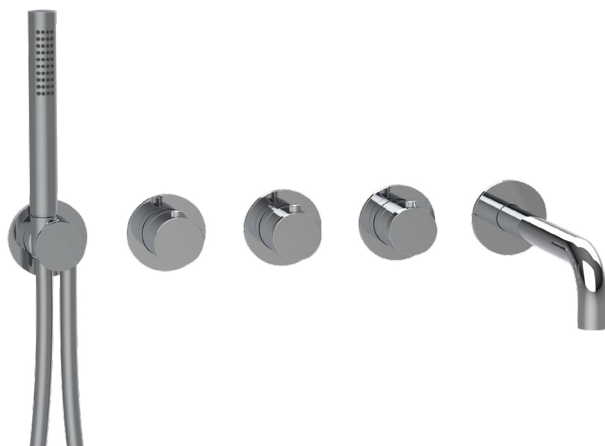

Product Type: **Thermostat Modular**
 Product Code: **E180137**
 Product Name: **Estetiche per versione termostatica 3 vie**
3 way trim set for thermostat version

Description: estetica termostatica bordo vasca rosoni quadri e maniglie tonde 3 vie con doccia
3 way thermostat square rosettes and round handles trim set with hand shower for bathtub

Dimensions: rosoni | rosettes Ø 70 mm
 Material: ottone | brass

Notes: da abbinare con: **E169001** incasso termostatico 3 vie flessibile* con attacco speciale, non possono essere installati flessibili con attacco standard
 le estetiche possono essere installate su entrambi i moduli incasso verticale e orizzontale

*to combine with: **E169001** 3-way thermostat concealed module flexible hose* with special connection, hoses with standard connection cannot be installed the trim set can be installed on both vertical and horizontal concealed modules*

Functions:  thermostat  3 Way

Finishes:

		Matt Colours		PVD Polished		PVD Brushed			
Chrome CR	Nickel Brushed NB								
		Matt Black MB	Matt White WM	Gold GO	Deep Black DB	High Brass HB	Copper CO	Gun Metal GM	Absolute Black AB