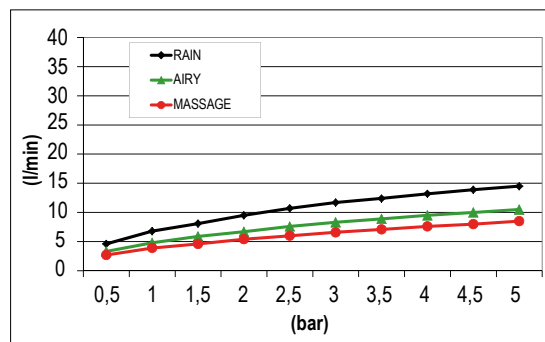

Product Type: **Emotion Head Shower**
Product Code: **E044169**
Product Name: **Round Emotion 130 Multi-Function**

Description: Soffione Tondo Multifunzione Ø130
Round Head Shower Multi-Function Ø130

Dimensions: Ø130 mm
Material: ABS

Note: meccanismo deviazione getti interno al prodotto
Notes: *diverter mechanism inside the product*

Functions:

1 Way

Rain

Finishes:

Chrome
CR

Nichel Brushed
BS

Painted

Matt Black
MB

Matt White
WM

DIMENSIONS

FLOWRATE