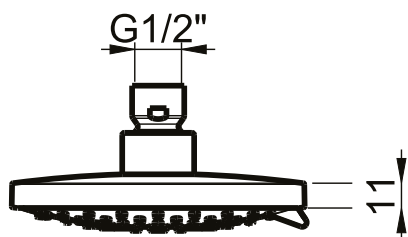

Dimensions: Ø130 mm  
 Material: ABS

Note: meccanismo deviazione getti interno al prodotto  
 Notes: *diverter mechanism inside the product*

Functions:

1 Way

Rain

Finishes:

Chrome  
**CR**

Nichel Brushed  
**BS**

## DIMENSIONS