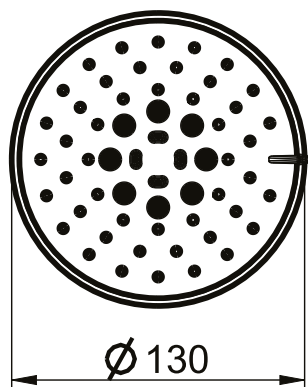

Product Type: **Emotion Head Shower**  
 Product Code: **E044169**  
 Product Name: **Round Emotion 130 Multi-Function**

Description: Soffione Tondo Multifunzione Ø130  
*Round Head Shower Multi-Function Ø130*

Dimensions: Ø130 mm  
 Material: ABS

Note: meccanismo deviazione getti interno al prodotto  
 Notes: *diverter mechanism inside the product*

Functions:

1 Way

Rain

Finishes:

Chrome  
**CR**

Nichel Brushed  
**BS**

## DIMENSIONS