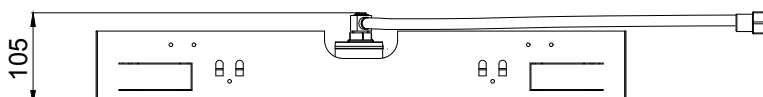

Product Type: **Chromotherapy**  
 Product Code: **E044211**  
 Product Name: **Sound&Colour Temptation**

Description: Soffione a incasso con Cromoterapia  
*Built-in Head Shower with Chromotherapy*

Dimensions: 630x480 mm  
 Material: Stainless Steel

**DIMENSIONS**

**FLOWRATE**

**MIN: 1 bar | MAX: 5 bar | BEST: 3 bar**