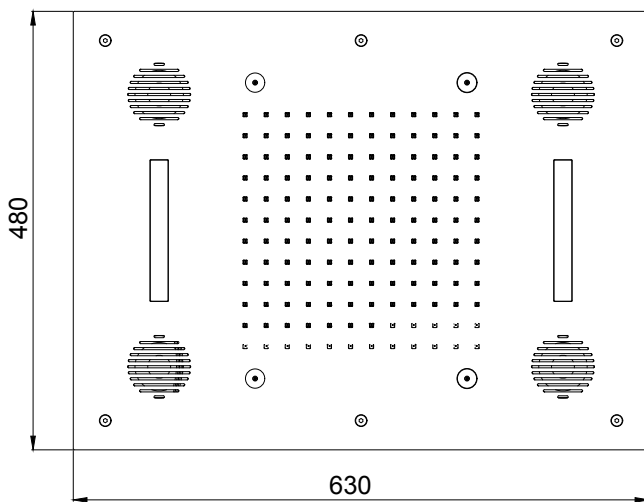

Product Type: **Chromotherapy**  
 Product Code: **E044211**  
 Product Name: **Sound&Colour Temptation**

Description: Soffione a incasso con Cromoterapia  
*Built-in Head Shower with Chromotherapy*

Dimensions: 630x480 mm  
 Material: Stainless Steel

**DIMENSIONS**

**FLOWRATE**

**MIN: 1 bar | MAX: 5 bar | BEST: 3 bar**