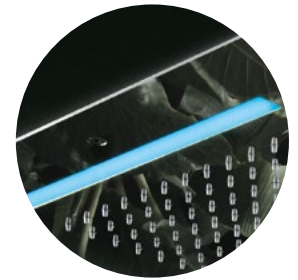

Product Type: **Chromotherapy**  
 Product Code: **E044211**  
 Product Name: **Sound&Colour Temptation**

Description: Soffione a incasso con Cromoterapia  
*Built-in Head Shower with Chromotherapy*

Dimensions: 630x480 mm  
 Material: Stainless Steel

Note: connessioni | *connections* **G1/2" / NPT**  
 Notes: con **telecomando e 2 trasformatori** per cromoterapia e bluetooth inclusi  
*with **chromotherapy remote control** and **bluetooth transformer** included*  
**telaio** incasso e kit di connessione inclusi | *built-in **frame** and connection kit included*  
**tecnologia RGB** con strisce led | ***RGB technology** with led stripes*  
**tecnologia Bluetooth** per connessione audio | ***Bluetooth technology** for audio connection*  
**completamente ispezionabile** | ***completely inspectionable***  
 include kit fissaggio **security fix** per soffioni pesanti | *includes **security fix** kit for heavy shower heads*

Functions:

Chromotherapy	2 Way	Rain	Mist	Bluetooth	Sound

Finishes:

<b>Stainless Steel</b>		<b>Matt Colours</b>		<b>PVD Polished</b>		<b>PVD Brushed</b>				
Mirror <b>MS</b>	Brushed <b>BS</b>	Matt Black <b>MB</b>	Matt White <b>WM</b>	Gold <b>GO</b>	DeepBlack <b>DB</b>	High Brass <b>HB</b>	Copper <b>CO</b>	Gun Metal <b>GM</b>	Absolute Black <b>AB</b>	