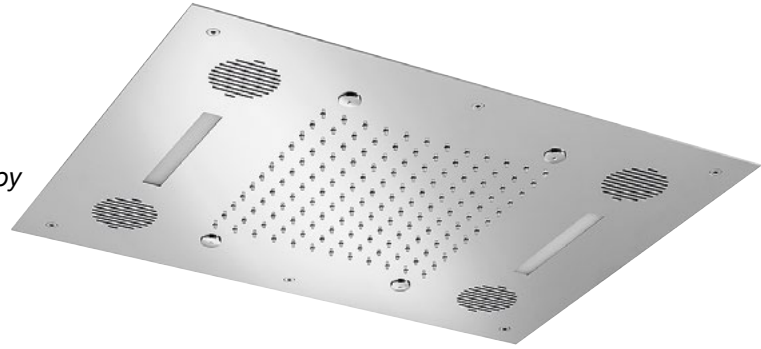

Product Type: **Chromotherapy**  
 Product Code: **E044211**  
 Product Name: **Sound&Colour Temptation**

Description: Soffione a incasso con Cromoterapia  
*Built-in Head Shower with Chromotherapy*

Dimensions: 630x480 mm  
 Material: Stainless Steel

Functions:

Chromotherapy	2 Way	Rain	Mist	Bluetooth	Sound

Finishes:

<b>Stainless Steel</b>		<b>Matt Colours</b>		<b>PVD Polished</b>		<b>PVD Brushed</b>				
Mirror <b>MS</b>	Brushed <b>BS</b>	Matt Black <b>MB</b>	Matt White <b>WM</b>	Gold <b>GO</b>	DeepBlack <b>DB</b>	High Brass <b>HB</b>	Copper <b>CO</b>	Gun Metal <b>GM</b>	Absolute Black <b>AB</b>	