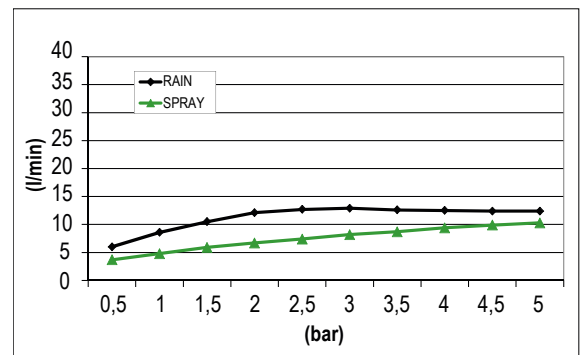

Product Type: **Chromotherapy**  
 Product Code: **E044211**  
 Product Name: **Sound&Colour Temptation**

Description: Soffione a incasso con Cromoterapia  
*Built-in Head Shower with Chromotherapy*

Dimensions: 630x480 mm  
 Material: Stainless Steel

**DIMENSIONS**

**FLOWRATE**

**MIN: 1 bar | MAX: 5 bar | BEST: 3 bar**