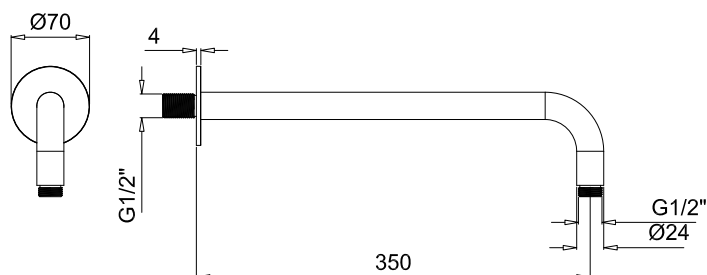

DIMENSIONS