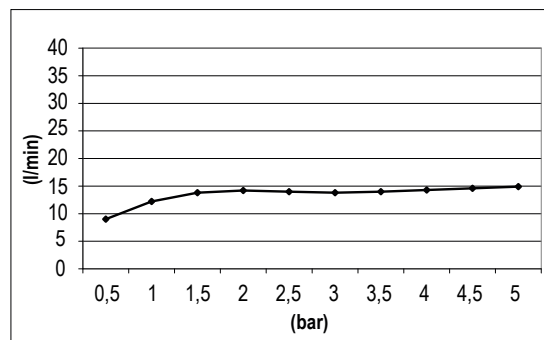

Product Type: **Emotion Head Shower**
Product Code: **E044252**
Product Name: **Round Emotion Head Shower**
Description: Soffione con braccio
Arm Head Shower
Dimensions: ø 250 mm
Material: Acciaio 316 | 316 Stainless Steel

Note: connessioni | *connections* **G1/2" / NPT**
Notes: **completamente ispezionabile** | *completely inspectionable*

Functions:

Finishes:

Stainless Steel

316 AISI

316 PVD Brushed

High Brass
316 HB

Copper
316 CO

Gun Metal
316 GM

Absolute Black
316 AB

DIMENSIONS

FLOWRATE