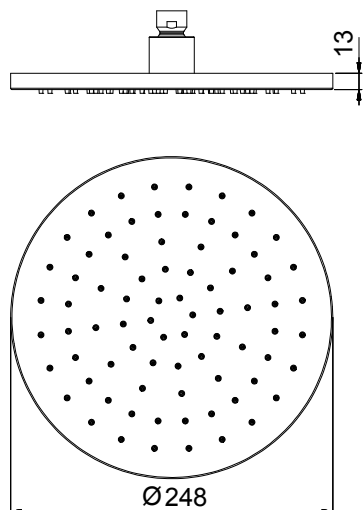

Product Type: **Emotion Head Shower**  
 Product Code: **E044252**  
 Product Name: **Round Emotion Head Shower**  
 Description: Soffione con braccio  
*Arm Head Shower*  
 Dimensions: ø 250 mm  
 Material: Acciaio 316 | 316 Stainless Steel

## DIMENSIONS