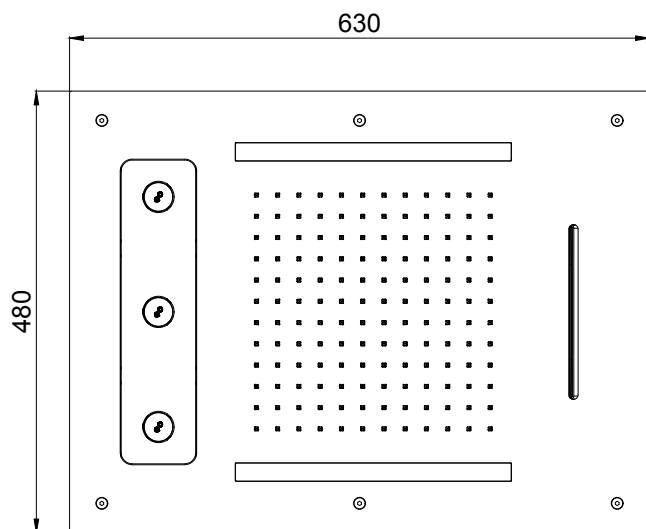

Product Type: **Built-In Head Shower**
 Product Code: **E044189**
 Product Name: **Temptation Multifunction**

Description: Soffione a incasso
Built-in Head Shower

Dimensions: 630x480 mm
 Material: Stainless Steel

Note: connessioni | *connections* **G1/2" / NPT**
 Notes: **telaio** incasso e kit di connessione inclusi | *built-in frame* and *connection kit* included
completamente ispezionabile | *completely inspectionable*
 include kit fissaggio **security fix** per soffioni pesanti | *includes security fix kit* for heavy shower heads

DIMENSIONS

FLOWRATE

MIN: 1 bar | MAX: 5 bar | BEST: 3 bar

PRODUCT CARE

To avoid damages to the purchased equipment, please observe the following recommendations for use:

- Clean the plumbing before connecting the device.
- Periodically clean the water blade to avoid any limestone deposits that could compromise the good functioning.