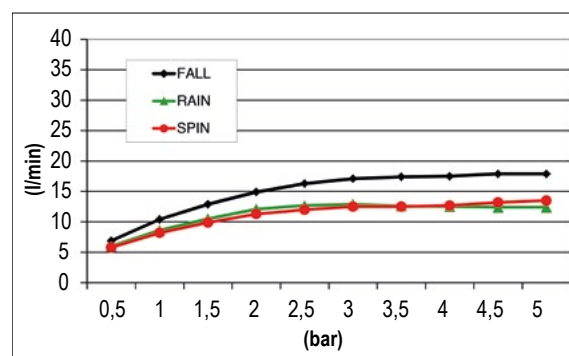

Product Type: **Built-In Head Shower**
 Product Code: **E044189**
 Product Name: **Temptation Multifunction**

Description: Soffione a incasso
Built-in Head Shower

Dimensions: 630x480 mm
 Material: Stainless Steel

Functions:

3 Way	Rain	Cascade	Spin

Finishes:

Stainless Steel		Matt Colours		PVD Polished		PVD Brushed			
Mirror MS	Brushed BS	Matt Black MB	Matt White WM	Gold GO	DeepBlack DB	High Brass HB	Copper CO	Gun Metal GM	Absolute Black AB

DIMENSIONS

FLOWRATE

MIN: 1 bar | MAX: 5 bar | BEST: 3 bar

PRODUCT CARE

To avoid damages to the purchased equipment, please observe the following recommendations for use:

- Clean the plumbing before connecting the device.
- Periodically clean the water blade to avoid any limestone deposits that could compromise the good functioning.