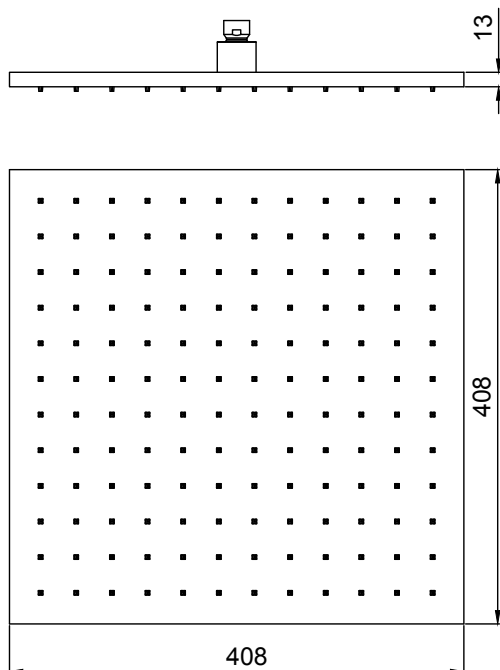

Product Type: **Emotion Head Shower**
 Product Code: **E044070**
 Product Name: **Square Emotion**
 Description: **Soffione Emotion Quadro**
Square Emotion Head Shower
 Dimensions: 400x400 mm
 Material: Acciaio | Steel

Note: **connessione G1/2" / NPT | completamente ispezionabile**
 Notes: **connection G1/2" / NPT | completely inspectionable**

Functions:  1 Way |  Rain

Finishes: **Stainless Steel**
 Mirror **MS** |  Brushed **BS**

DIMENSIONS

FLOWRATE

MIN: 1 bar | MAX: 5 bar | BEST: 3 bar

PRODUCT CARE

To avoid damages to the purchased equipment, please observe the following recommendations for use:

- Clean the plumbing before connecting the device.
- Periodically clean the water blade to avoid any limestone deposits that could compromise the good functioning.

Round Emotion
E044073 Ø400 Head Shower