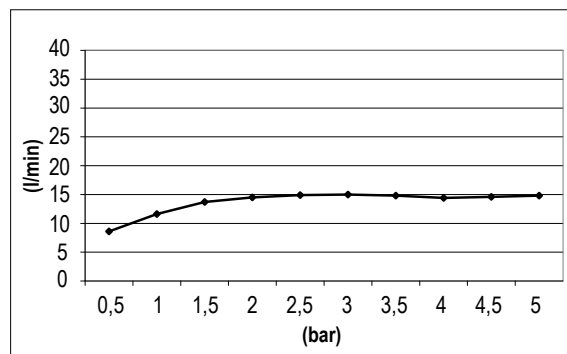

Product Type: **Emotion Head Shower**
 Product Code: **E044070**
 Product Name: **Square Emotion**
 Description: **Soffione Emotion Quadro**
Square Emotion Head Shower
 Dimensions: 400x400 mm
 Material: Acciaio | Steel

Note: **connessione G1/2" / NPT | completamente ispezionabile**
 Notes: **connection G1/2" / NPT | completely inspectionable**

Functions:  1 Way |  Rain

Finishes: **Stainless Steel**
 Mirror **MS** |  Brushed **BS**

DIMENSIONS

FLOWRATE

MIN: 1 bar | MAX: 5 bar | BEST: 3 bar

PRODUCT CARE

To avoid damages to the purchased equipment, please observe the following recommendations for use:

- Clean the plumbing before connecting the device.
- Periodically clean the water blade to avoid any limestone deposits that could compromise the good functioning.