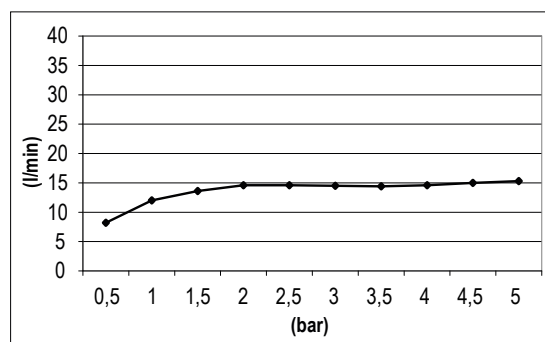

Product Type: **Emotion Head Shower**
 Product Code: **E044181**
 Product Name: **Creamy**

Description: Soffione Emotion Creamy
Creamy Emotion Head Shower

Dimensions: 247x247 mm

Material: ABS

Note: con cartuccia che ottimizza l'esperienza della doccia, attacco 1/2" gas
 Notes: *water cartridge system to maximize your shower experience, 1/2" gas connection*

Functions:  1 Way |  Rain

Finishes:  Chrome **CR** | **Painted**  Matt Black **MB** |  Matt White **WM**

DIMENSIONS

FLOWRATE

PRODUCT CARE

To avoid damages to the purchased equipment, please observe the following recommendations for use: