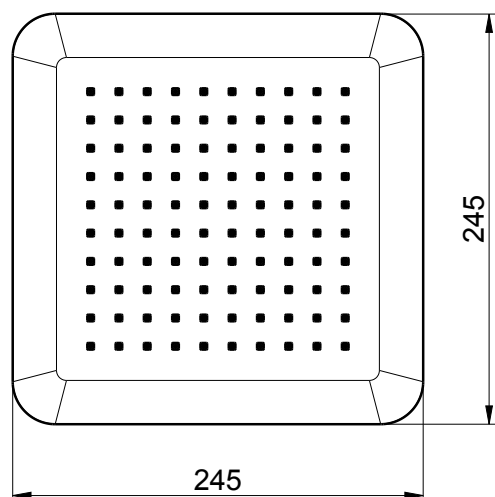

Product Type: **Emotion Head Shower**
 Product Code: **E044181**
 Product Name: **Creamy**

Description: Soffione Emotion Creamy
Creamy Emotion Head Shower

Dimensions: 247x247 mm

Material: ABS

Note: con cartuccia che ottimizza l'esperienza della doccia, attacco 1/2" gas
 Notes: *water cartridge system to maximize your shower experience, 1/2" gas connection*

Functions:  1 Way |  Rain

Finishes:  Chrome **CR** | **Painted**  Matt Black **MB** |  Matt White **WM**

DIMENSIONS

FLOWRATE

PRODUCT CARE

To avoid damages to the purchased equipment, please observe the following recommendations for use: