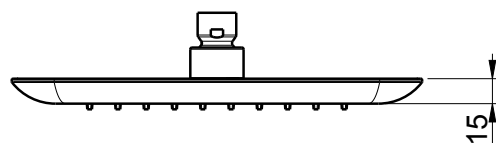

Product Type: **Emotion Head Shower**
 Product Code: **E044181**
 Product Name: **Creamy**

Description: Soffione Emotion Creamy
Creamy Emotion Head Shower

Dimensions: 247x247 mm

Material: ABS

Note: con cartuccia che ottimizza l'esperienza della doccia, attacco 1/2" gas
 Notes: *water cartridge system to maximize your shower experience, 1/2" gas connection*

Functions:  1 Way |  Rain

Finishes:  Chrome **CR** | **Painted**  Matt Black **MB** |  Matt White **WM**

DIMENSIONS

FLOWRATE

PRODUCT CARE

To avoid damages to the purchased equipment, please observe the following recommendations for use: