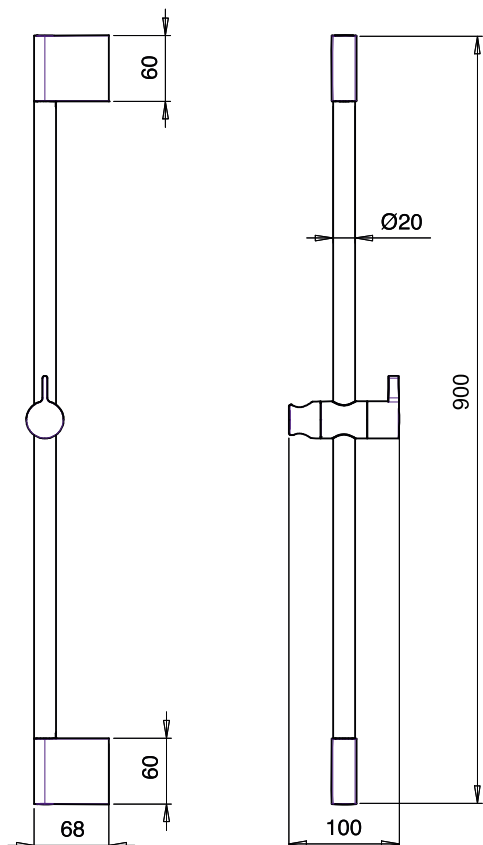

Product Type: **Slide Bar**
Product Code: **E087049**
Product Name: **Emotion Deep**
Description: Saliscendi senza presa acqua
Slide Bar without water outlet
Dimensions: L 900 mm
Material: Brass / ABS

Note:
Notes:

Functions:

1 Way

Rain

Finishes:

Chrome
CR

Nickel Brushed
NB

Painted

Matt Black
MB

Matt White
WM

PVD Polished

Gold
GO

Deep Grey
DG

DIMENSIONS