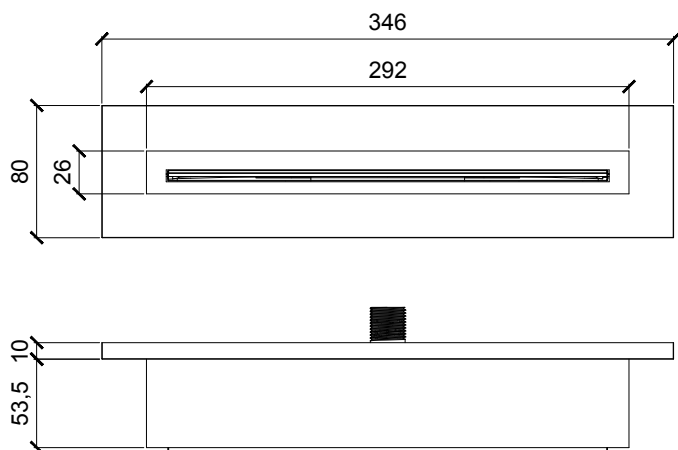

Product Type: **Waterfalls**  
 Product Code: **E044273**  
 Product Name: **XL External Waterfall**  
 Description: Cascata a parete con lama XL  
 Wall Mounted Waterfall with XL blade  
 Dimensions: 346 x 80 mm  
 Material: Stainless Steel

Note: connessioni | connections **G1/2" / NPT**  
 Notes: **completamente ispezionabile | completely inspectionable**

Functions:  1 Way |  XL Waterfall

Finishes: **Stainless Steel**  **316 AISI** | **316 PVD Brushed**  
 High Brass **316 HB** |  Copper **316 CO** |  Gun Metal **316 GM** |  Absolute Black **316 AB**

## DIMENSIONS