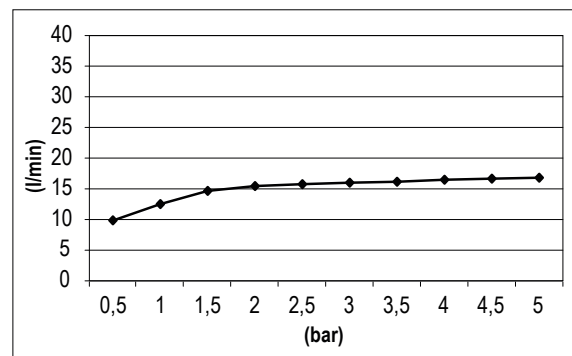

Product Type: **Waterfalls**  
 Product Code: **E044273**  
 Product Name: **XL External Waterfall**  
 Description: Cascata a parete con lama XL  
 Wall Mounted Waterfall with XL blade  
 Dimensions: 346 x 80 mm  
 Material: Stainless Steel

Note: connessioni | connections **G1/2" / NPT**  
 Notes: **completamente ispezionabile | completely inspectionable**

Functions:  1 Way |  XL Waterfall

Finishes: **Stainless Steel**  **316 AISI** | **316 PVD Brushed**  
 High Brass **316 HB** |  Copper **316 CO** |  Gun Metal **316 GM** |  Absolute Black **316 AB**

## DIMENSIONS

## FLOWRATE

MIN: 1 bar | MAX: 5 bar | BEST: 3 bar