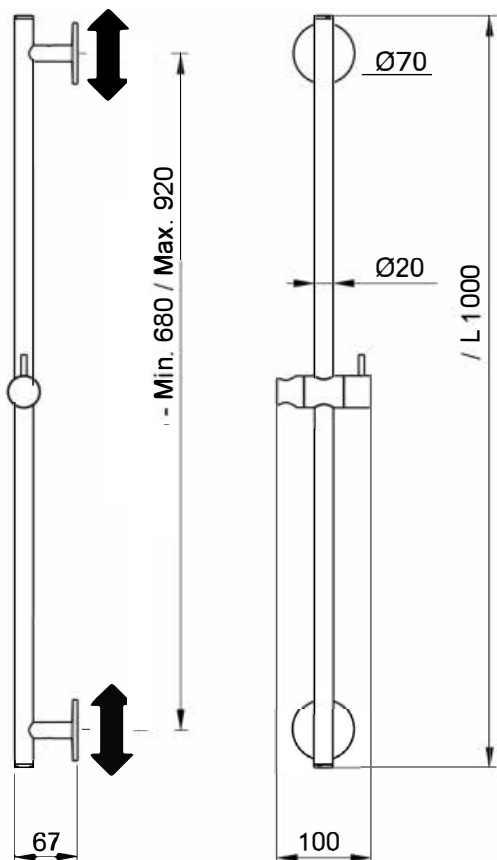

Product Type: **Slide Bar**
 Product Code: **E087075**
 Product Name: **Flexi Round**
 Description: Saliscendi con rosoni tondi regolabile in altezza
Slide Bar with round rosettes adjustable in height
 Dimensions: L1000 mm
 Material: Brass
 Note: regolabile in altezza
 Notes: *adjustable in height*

Functions:  1 Way |  Rain

Finishes:

		Painted		PVD Polished		PVD Brushed		
Chrome CR	Nickel Brushed NB							
		Matt Black MB	Matt White WM	Gold GO	Deep Grey DG	High Brass HB	Copper CO	Gun Metal GM

DIMENSIONS