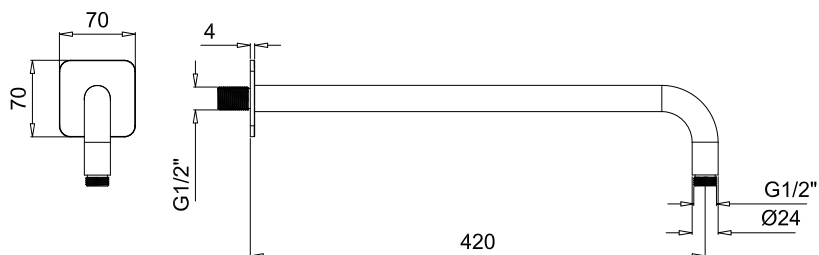

DIMENSIONS