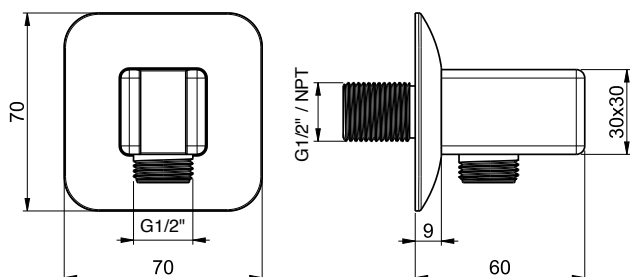

Product Type: **Water Outlet**
Product Code: **E095025**
Product Name: **Water Outlet**
Description: presa acqua con supporto - rosone creamy
water outlet with stand - creamy rosette
Dimensions: rosette 70x70 mm
Material: Ottone | Brass

Functions: 
1 Way
Finishes: 
Chrome
CR

DIMENSIONS

PRODUCT CARE

To avoid damages to the purchased equipment, please observe the following recommendations for use:

- Clean the plumbing before connecting the device.
- Periodically clean the water blade to avoid any limestone deposits that could compromise the good functioning.