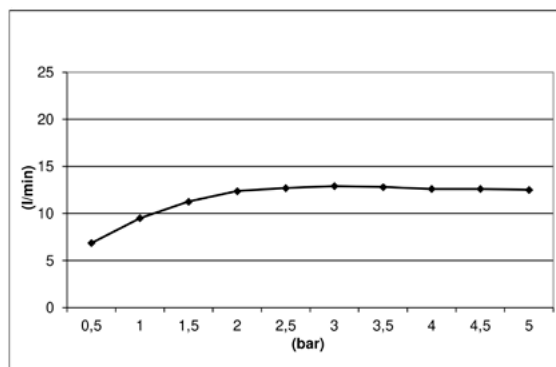

DIMENSIONS

FLOWRATE

MIN: 1 bar | MAX: 5 bar | BEST: 3 bar

PRODUCT CARE

To avoid damages to the purchased equipment, please observe the following recommendations for use:

- Clean the plumbing before connecting the device.
- Periodically clean the water blade to avoid any limestone deposits that could compromise the good functioning.