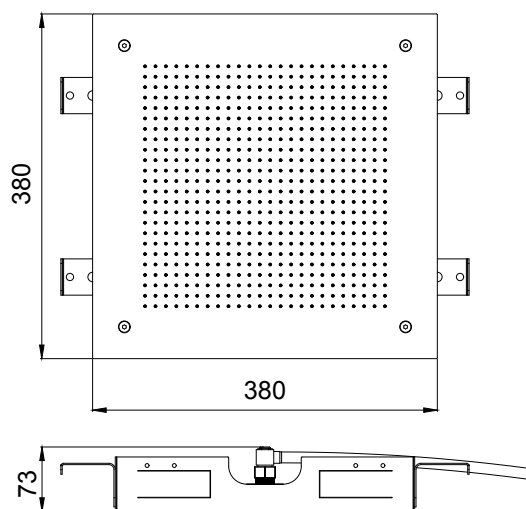

Product Type: **Velvet Collection**
 Product Code: **E044279**
 Product Name: **Temptation Velvet**

Description: **Soffione a incasso**
Built-in Head Shower
 380x380 mm
 Dimensioni: **Acciaio | Stainless Steel**

Material: **conessioni | connections G1/2" / NPT**
 Notes: **completamente ispezionabile | completely inspectionable**
telaio incasso e kit di connessione inclusi | built-in frame and connection kit included

DIMENSIONS

FLOWRATE

MIN: 1 bar | MAX: 5 bar | BEST: 3 bar

PRODUCT CARE

To avoid damages to the purchased equipment, please observe the following recommendations for use:

- Clean the plumbing before connecting the device.
- Periodically clean the water blade to avoid any limestone deposits that could compromise the good functioning.