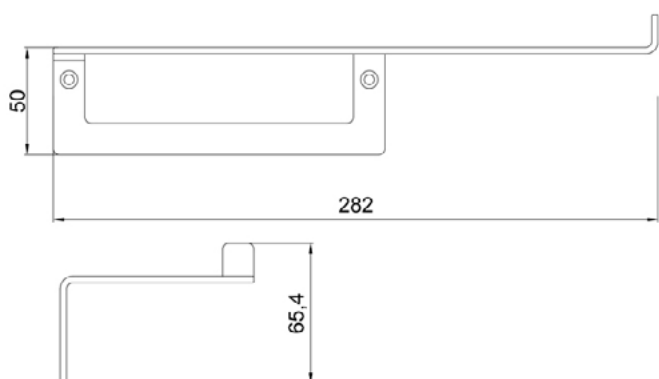

DIMENSIONS