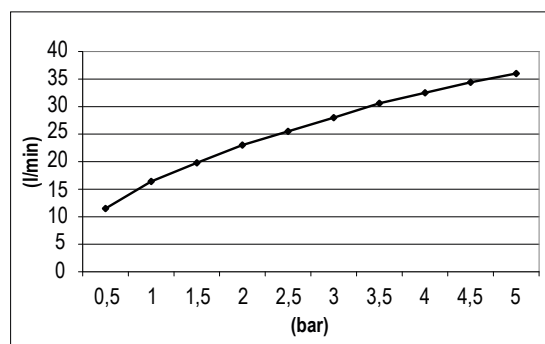

Product Type: **Waterfalls**
Product Code: **E044087**
Product Name: **Waterfall Spout**
Description: Cascata bordovasca
Waterfall Spout
Dimensions: 235 x 50 mm
Material: Stainless Steel

Note:
Notes:

Functions:

1 Way

Cascade

Finishes:

Stainless Steel

Mirror
MS

Brushed
BS

Matt Colours

Matt Black
MB

PVD Polished

Gold
GO

DeepBlack
DB

PVD Brushed

High Brass
HB

Copper
CO

Gun Metal
GM

Absolute Black
AB

DIMENSIONS

FLOWRATE