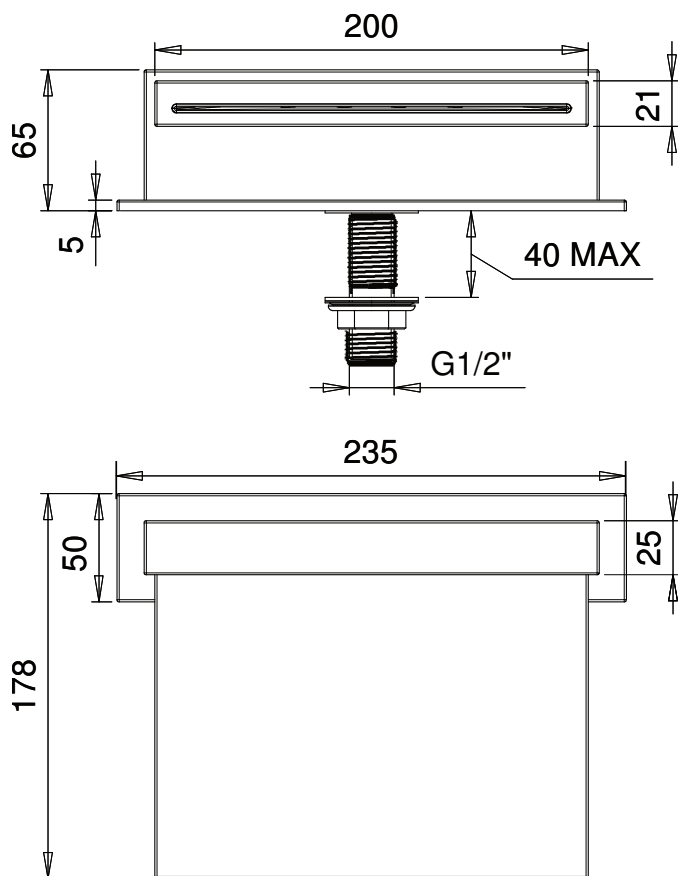

DIMENSIONS