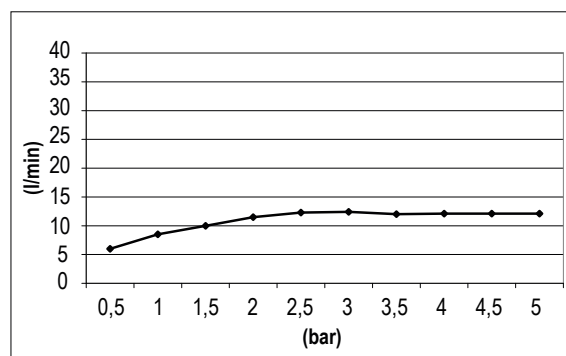

Product Type: **Built-In Head Shower**  
 Product Code: **E044047**  
 Product Name: **Round Temptation**

Description: Soffione a incasso  
*Built-in Head Shower*

Dimensions: Ø500 mm  
 Material: Stainless Steel

## DIMENSIONS

## FLOWRATE

**MIN: 1 bar | MAX: 5 bar | BEST: 3 bar**