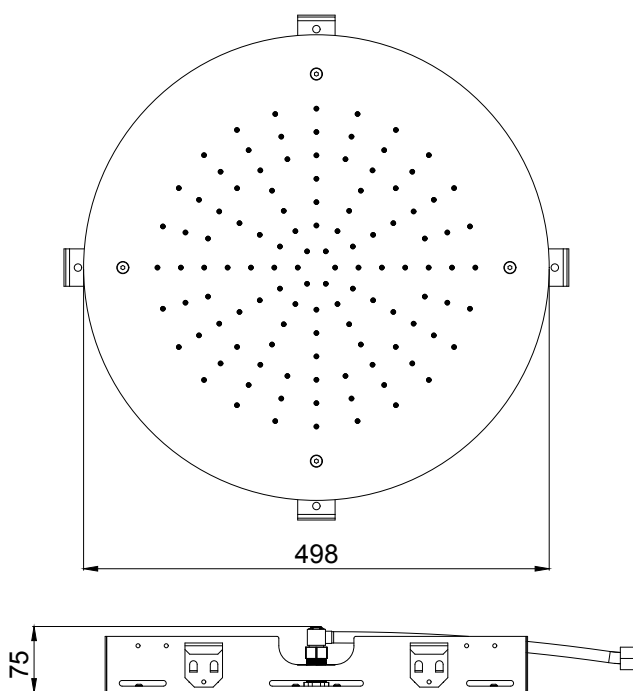

Product Type: **Built-In Head Shower**  
 Product Code: **E044047**  
 Product Name: **Round Temptation**

Description: Soffione a incasso  
*Built-in Head Shower*

Dimensions: Ø500 mm  
 Material: Stainless Steel

## DIMENSIONS