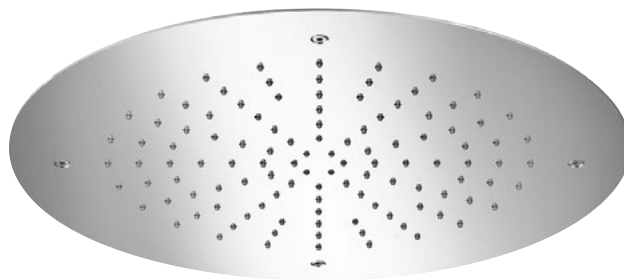

Product Type: **Built-In Head Shower**  
 Product Code: **E044047**  
 Product Name: **Round Temptation**

Description: Soffione a incasso  
*Built-in Head Shower*

Dimensions: Ø500 mm  
 Material: Stainless Steel

Functions:  1 Way |  Rain

Finishes:

<b>Stainless Steel</b>		<b>Matt Colours</b>		<b>PVD Polished</b>		<b>PVD Brushed</b>			
									
Mirror <b>MS</b>	Brushed <b>BS</b>	Matt Black <b>MB</b>	Matt White <b>WM</b>	Gold <b>GO</b>	DeepBlack <b>DB</b>	High Brass <b>HB</b>	Copper <b>CO</b>	Gun Metal <b>GM</b>	Absolute Black <b>AB</b>