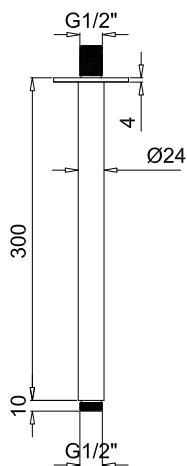

Product Type: **Shower Arm**
Product Code: **E021109**
Product Name: **Ceiling Arm L 300 mm**

Description: **Braccio doccia con rosone tondo L 300 mm**
Wall arm shower with round rosette L 300 mm

Dimensions: **ø 24 mm - L300 mm**

Material: **Ottone | Brass**

Notes:

Functions:

1 Way

Finishes:

Chrome
CR

Nickel Brushed
NB

Matt Colours

Matt Black
MB

Matt White
WM

PVD Polished

Gold
GO

Deep Black
DB

PVD Brushed

High Brass
HB

Copper
CO

Gun Metal
GM

Absolute Black
AB

DIMENSIONS