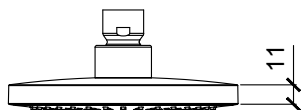

Product Type: **Velvet Head Shower**
 Product Code: **E044291**
 Product Name: **Velvet Round 130**
 Description: **Soffione Tondo 130mm**
Round Head Shower 130mm
 Dimensions: $\varnothing 130$ mm
 Material: ABS

Note: *completamente ispezionabile* | *connessione G1/2" - NPT*
 Notes: *completely inspectionable* | *connection G1/2" - NPT*

Functions:

1 Way

Velvet Rain

Finishes:

Chrome
CR

Nickel Brushed
NB

Matt Colours

Matt Black
MB

Matt White
WM

DIMENSIONS

FLOWRATE

PRODUCT CARE

To avoid damages to the purchased equipment, please observe the following recommendations for use:

- Clean the plumbing before connecting the device.
- Periodically clean the water blade to avoid any limestone deposits that could compromise the good functioning.