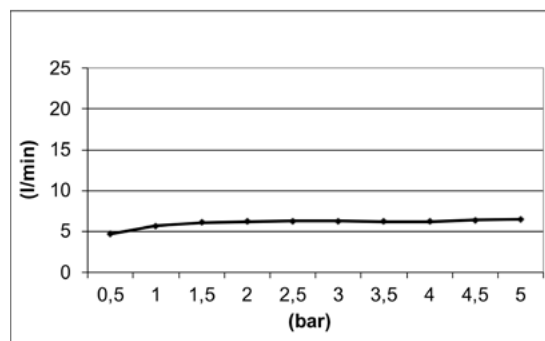

Product Type: **Velvet Head Shower**
Product Code: **E044291**
Product Name: **Velvet Round 130**
Description: **Soffione Tondo 130mm**
Round Head Shower 130mm
Dimensions: $\varnothing 130$ mm
Material: ABS

Note: *completamente ispezionabile* | *connessione G1/2" - NPT*
Notes: *completely inspectionable* | *connection G1/2" - NPT*

Functions:

1 Way

Velvet Rain

Finishes:

Chrome
CR

Nickel Brushed
NB

Matt Colours

Matt Black
MB

Matt White
WM

DIMENSIONS

FLOWRATE