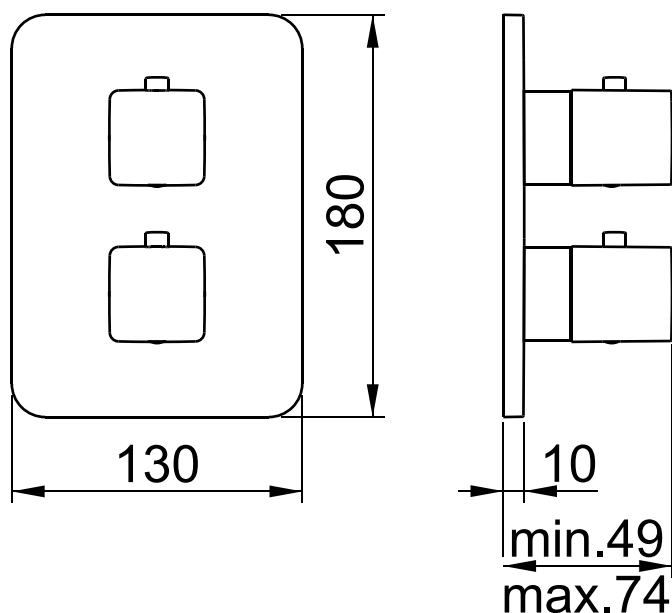

DIMENSIONS

FLOWRATE

Press.	FLOW RATE (L/min)
	1-way thermostat
bar	
0,5	8,2
1	11,7
2	16,7
3	20,7
4	24
5	26,7