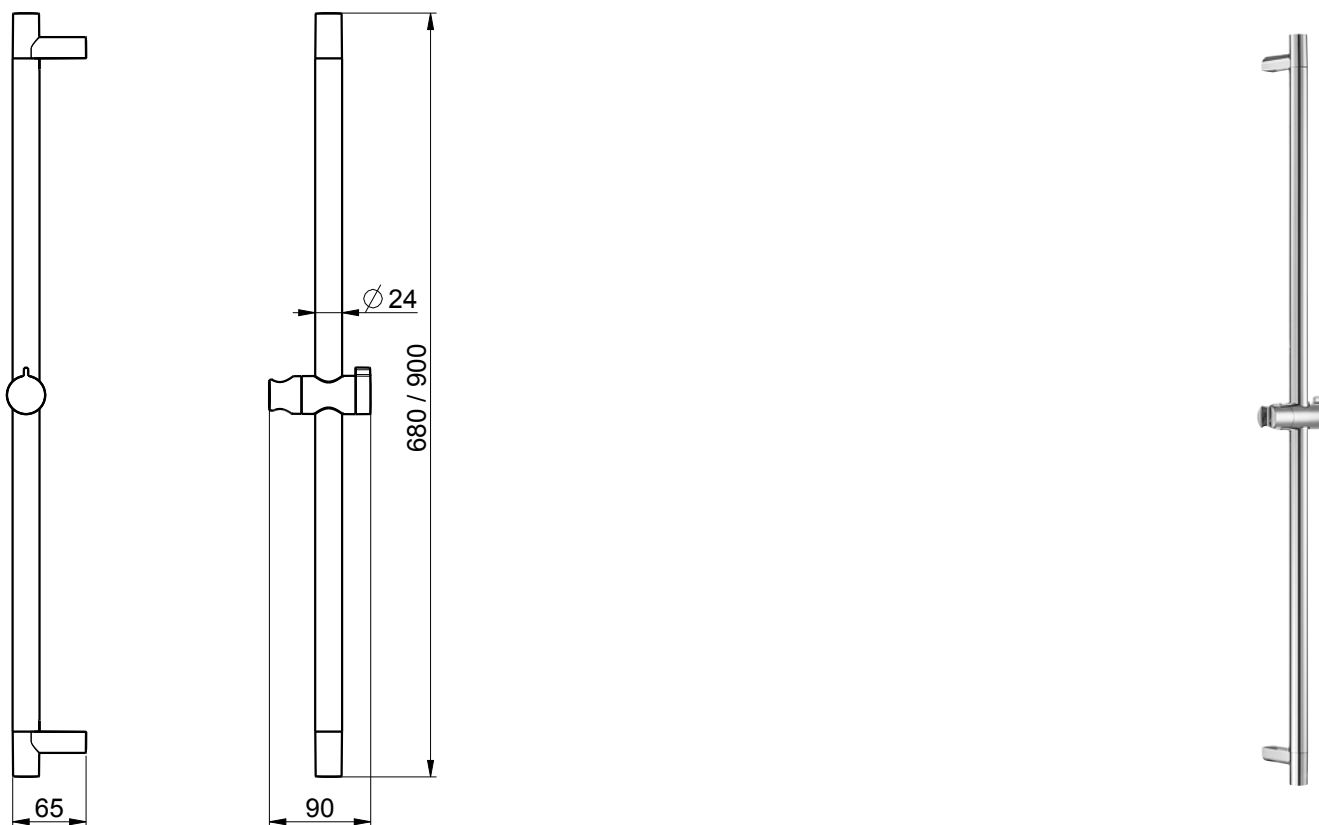

Product Type: **Slide Bar**
Product Code: **E087061 - E087062**
Product Name: **Smart**
Description: Saliscendi
Slide Bar
Dimensions: E087061 L680 / E087062 L 900 mm
Material: Brass / ABS

Note:
Notes:

Functions:

1 Way

Rain

Finishes:

Chrome
CR

DIMENSIONS

PRODUCT CARE

To avoid damages to the purchased equipment, please observe the following recommendations for use:

- Clean the plumbing before connecting the device.
- Periodically clean the water blade to avoid any limestone deposits that could compromise the good functioning.