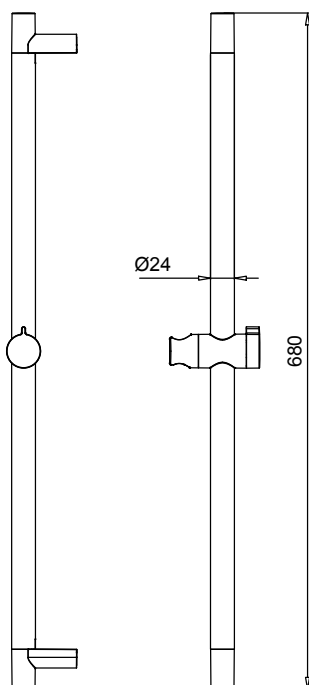

Product Type: **Slide Bar**  
Product Code: **E087061**  
Product Name: **Smart**

Description: Saliscendi  
*Slide Bar*

Dimensions: E087061 L680

Material: Brass / ABS

Note: scorrevole centrale con **boccola di protezione** in ABS  
Notes: *sliding holder with **cone protection** in ABS*

## DIMENSIONS