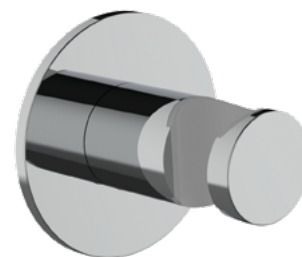

Product Type: **Wall Bracket**  
 Product Code: **E120012**  
 Product Name: **Round Wall Bracket**  
 Description: supporto doccia con rosone tondo  
*wall bracket with round rosette*  
 Dimensions: rosette 70 mm  
 Material: Ottone | Brass  
 Note: con boccola di protezione in ABS  
 Notes: *with cone protection in ABS*