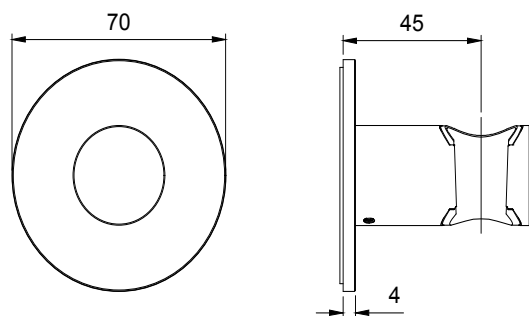

Product Type: **Wall Bracket**  
 Product Code: **E120012**  
 Product Name: **Round Wall Bracket**  
 Description: supporto doccia con rosone tondo  
*wall bracket with round rosette*  
 Dimensions: rosette 70 mm  
 Material: Ottone | Brass  
 Note: con boccola di protezione in ABS  
 Notes: *with cone protection in ABS*

## DIMENSIONS