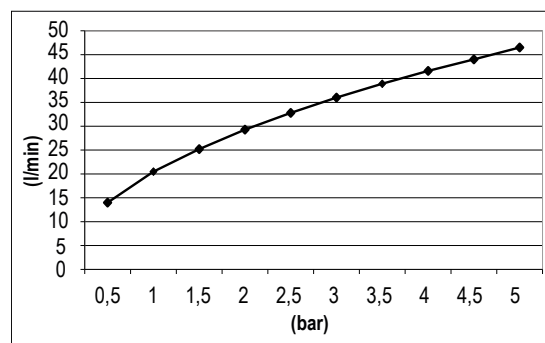

Product Type: **Hand Showers**
Product Code: **E082101**
Product Name: **Sense**

Description: Doccia
Hand Shower

Dimensions: erogatore Ø 110mm
Material: ABS

Note: doccia monogetto
Notes: *monojet hand shower*

Functions: 1 Way Hand Shower

Finishes:

Stainless Steel		Painted		PVD Polished		PVD Brushed		
Mirror MS	Brushed BS	Matt Black MB	Matt White WM	Gold GO	Deep Grey DG	High Brass HB	Copper CO	Gun Metal GM

DIMENSIONS

FLOWRATE