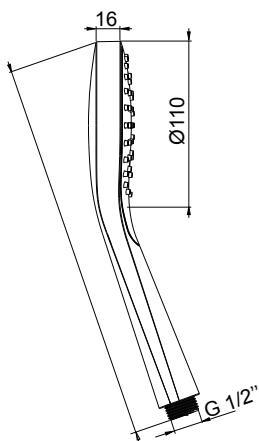

DIMENSIONS