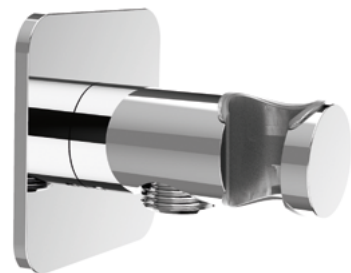

Product Type: **Water Outlet**
 Product Code: **E095041**
 Product Name: **Water Outlet**

Description: presa acqua con supporto - rosone kuky
 water outlet with stand - kuky rosette

Dimensions: rosette 70x70 mm

Material: Ottone | Brass

Note: con boccola di protezione in ABS
 Notes: with cone protection in ABS

Functions:

1 Way

Finishes:

DIMENSIONS

PRODUCT CARE

To avoid damages to the purchased equipment, please observe the following recommendations for use: