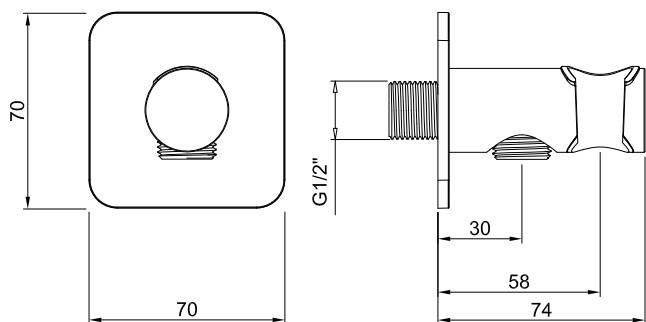

Product Type: **Water Outlet**
 Product Code: **E095041**
 Product Name: **Water Outlet**

Description: presa acqua con supporto - rosone kuky
 water outlet with stand - kuky rosette

Dimensions: rosette 70x70 mm

Material: Ottone | Brass

Note: con boccola di protezione in ABS
 Notes: with cone protection in ABS

Functions:

1 Way

Finishes:

DIMENSIONS

PRODUCT CARE

To avoid damages to the purchased equipment, please observe the following recommendations for use: