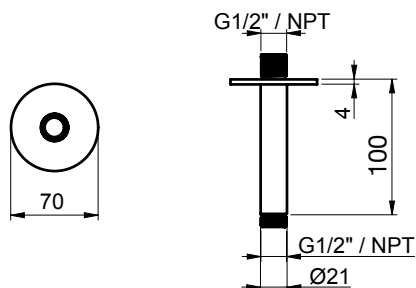

Product Type: **Shower Arms**  
 Product Code: **E021098**  
 Product Name: **Ceiling arm L100 mm**

Description: Braccio a soffitto con rosone tondo  
*Ceiling arm with round rosette*

Dimensions: L 100 mm

## DIMENSIONS