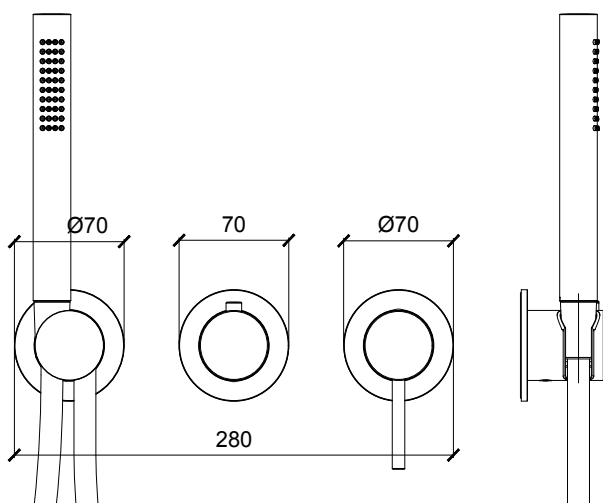

DIMENSIONS