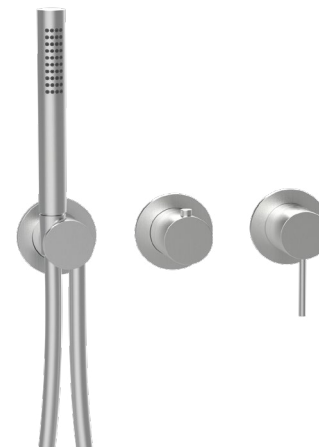

Product Type: **Single Lever Mixer Modular**
 Product Code: **E180142**
 Product Name: **Estetiche per versione meccanica 2 e 3 vie**
2-3 way trim set for single lever mixer version

Description: *estetica meccanica rosoni tonde e maniglie tonde 2 e 3 vie con doccia*
2-3-way single lever mixer round rosettes and round handles trim set with hand shower

Dimensions: *rosoni | rosettes Ø 70 mm*
 Material: *Acciaio 316 | 316 Stainless Steel*

Notes: *da abbinare con:*
E186903 *incasso meccanico 2 vie con doccia*
E186904 *incasso meccanico 3 vie con doccia*

to combine with:
E186903 *2-way single lever mixer concealed module with hand shower*
E186904 *3-way single lever mixer concealed module with hand shower*

Functions:

single lever mixer

2 Way

3 Way

Finishes:

3-way single lever mixer concealed module with hand shower