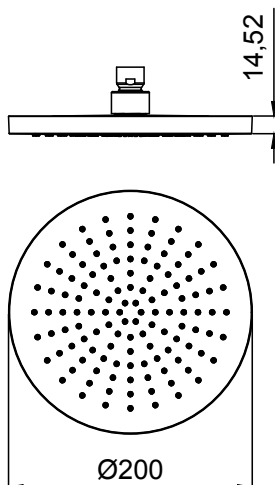

Product Type: **Emotion Head Shower**  
 Product Code: **E044210**  
 Product Name: **Round Emotion Head Shower**

Description: Soffione con braccio  
*Arm Head Shower*

Dimensions:  $\varnothing$  200 mm  
 Material: Acciaio 316 | 316 Stainless Steel

Note: connessioni | *connections* **G1/2" / NPT**  
 Notes: **completamente ispezionabile** | *completely inspectionable*

Functions:  1 Way |  Rain

Finishes: **Stainless Steel**  **316 AISI** | **316 PVD Brushed**  
 High Brass **316 HB** |  Copper **316 CO** |  Gun Metal **316 GM** |  Absolute Black **316 AB**

## DIMENSIONS