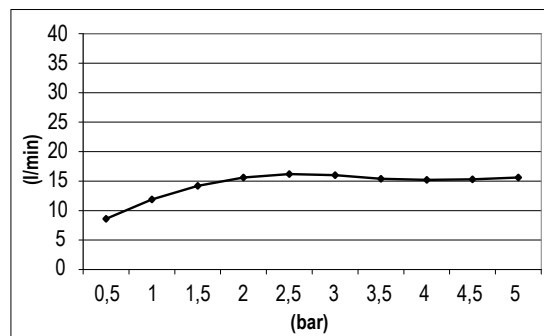

Product Type: **Emotion Head Shower**
Product Code: **E044210**
Product Name: **Round Emotion Head Shower**

Description: Soffione con braccio
Arm Head Shower

Dimensions: $\varnothing$ 200 mm
Material: Acciaio 316 | 316 Stainless Steel

Note: connessioni | *connections* **G1/2" / NPT**
Notes: **completamente ispezionabile** | *completely inspectionable*

Functions: 1 Way | Rain

Finishes: **Stainless Steel** **316 AISI** | **316 PVD Brushed**
High Brass **316 HB** | Copper **316 CO** | Gun Metal **316 GM** | Absolute Black **316 AB**

DIMENSIONS

FLOWRATE