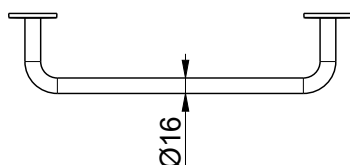

DIMENSIONS