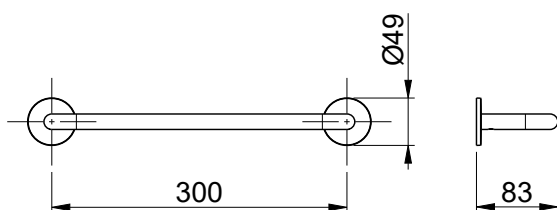

DIMENSIONS