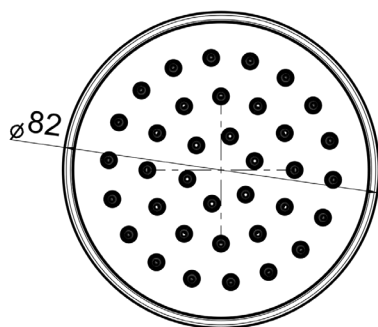

DIMENSIONS