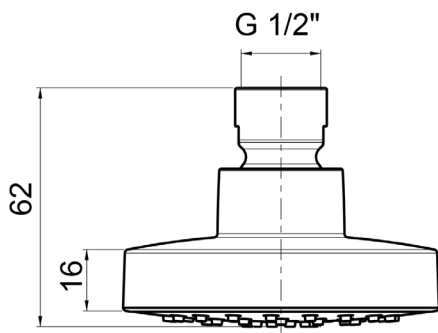

DIMENSIONS