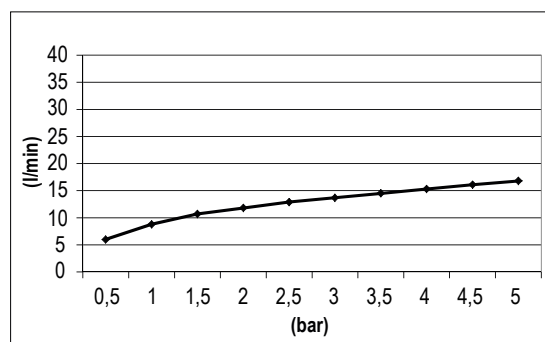

Product Type: **Head Shower**
Product Code: **E044188**
Product Name: **Easy Head Shower**
Description: *Soffione Tondo*
Round Head Shower
Dimensions: Ø80 mm
Material: ABS

Note:
Notes:

Functions: 1 Way Rain

Finishes: Chrome
CR

DIMENSIONS

FLOWRATE