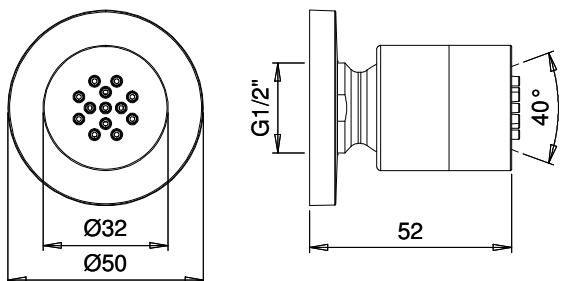

Product Type: **Bodyjets**
 Product Code: **E044030**
 Product Name: **Round Spray**
 Description: Bodyjet con getto Spray
Bodyjet with Spray jet
 Dimensions: 50 mm
 Material: Ottone - ABS | Brass - ABS

Functions:

1 Way

Spray

Finishes:

			Matt Colours			
	Chrome CR	Nichel Brushed BS	Matt Black MB	Matt White WM	Gold GO	High Brass HB

DIMENSIONS

FLOWRATE

PRODUCT CARE