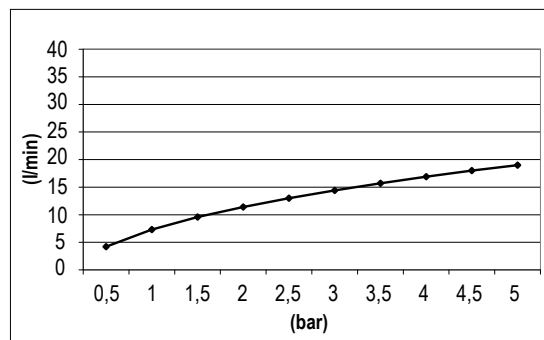

Functions:

1 Way

Spray

Finishes:

			Matt Colours			
	Chrome CR	Nichel Brushed BS	Matt Black MB	Matt White WM	Gold GO	High Brass HB

DIMENSIONS

FLOWRATE

PRODUCT CARE