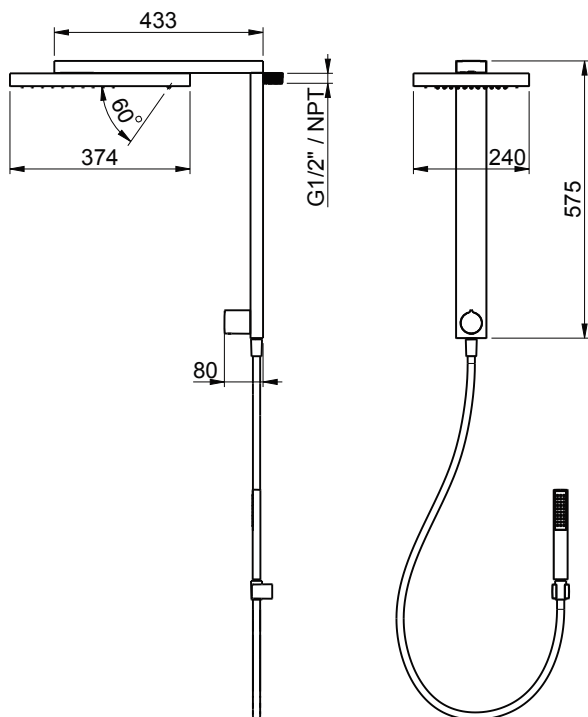

Product Type: **Wall Mounted Head Shower**
 Product Code: **E044241**
 Product Name: **Cascade Head Shower**

Description: Soffione a parete
Wall-Mounted Head Shower

Dimensions: -
 Material: **Stainless Steel**

Functions:

- 
1 Way
- 
Rain
- 
Cascade
- 
Hand Shower
- 
Renovation

Stainless Steel

Mirror **MS** Brushed **BS**

Finishes:

DIMENSIONS

FLOWRATE

MIN: 1 bar | MAX: 5 bar | BEST: 3 bar