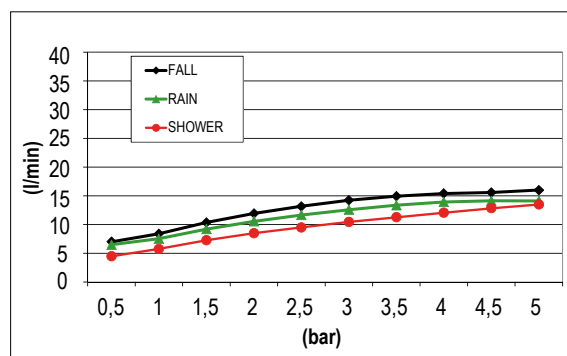

Product Type: **Wall Mounted Head Shower**
 Product Code: **E044241**
 Product Name: **Cascade Head Shower**

Description: Soffione a parete
Wall-Mounted Head Shower

Dimensions: -
 Material: **Stainless Steel**

Functions:

- 
1 Way
- 
Rain
- 
Cascade
- 
Hand Shower
- 
Renovation

Stainless Steel

Mirror **MS** Brushed **BS**

Finishes:

DIMENSIONS

FLOWRATE

MIN: 1 bar | MAX: 5 bar | BEST: 3 bar