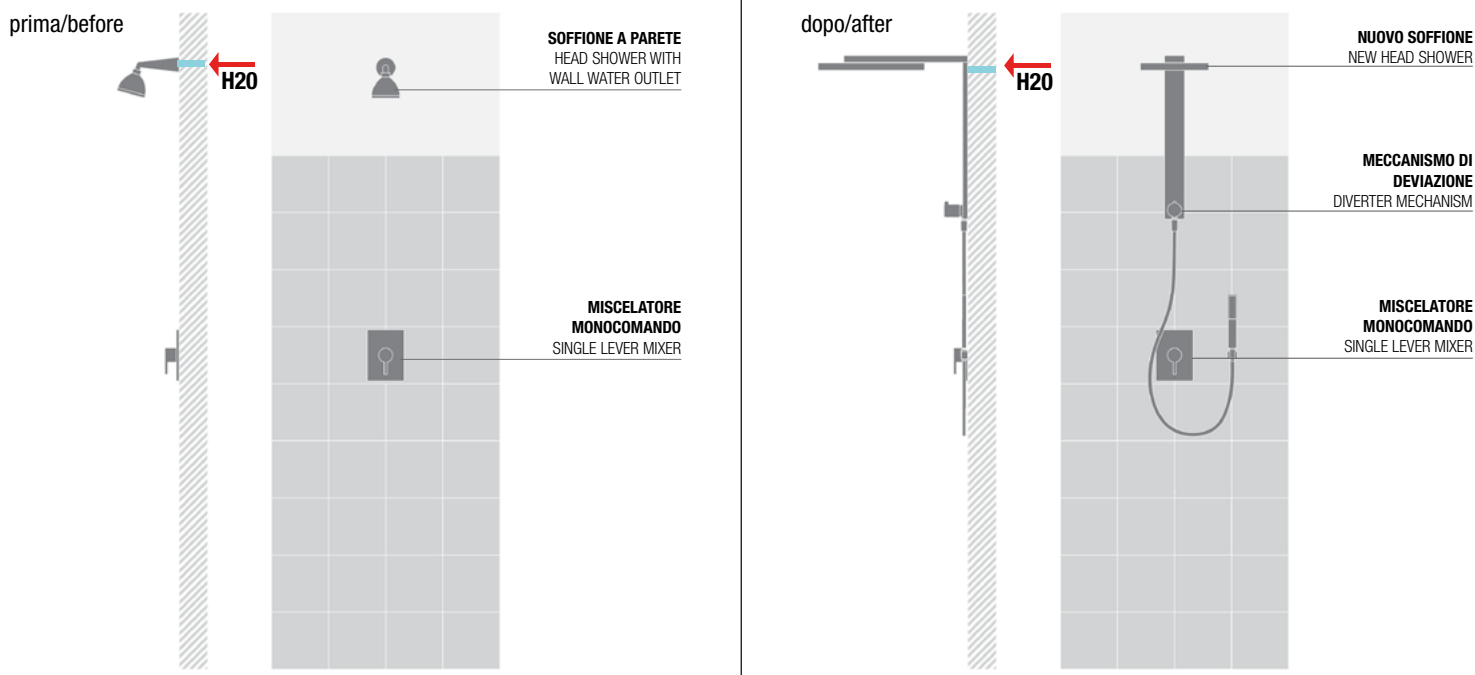

Product Type: **Wall Mounted Head Shower**
 Product Code: **E044241**
 Product Name: **Cascade Head Shower**

Description: Soffione a parete
Wall-Mounted Head Shower

Dimensions: -
 Material: **Stainless Steel**

Functions:

- 
1 Way
- 
Rain
- 
Cascade
- 
Hand Shower
- 
Renovation

Stainless Steel

Mirror **MS** Brushed **BS**

Finishes:

DIMENSIONS

FLOWRATE

MIN: 1 bar | MAX: 5 bar | BEST: 3 bar

- 1) il prodotto si installa alla presa acqua esistente | *The product can be installed at the existing water outlet*
- 2) nessun intervento sull'impianto e sul rivestimento a muro | *No intervention necessary on the water system and wall coverings*
- 3) meccanismo di deviazione dei getti interno alla colonna | *Diverter mechanism inside the column*