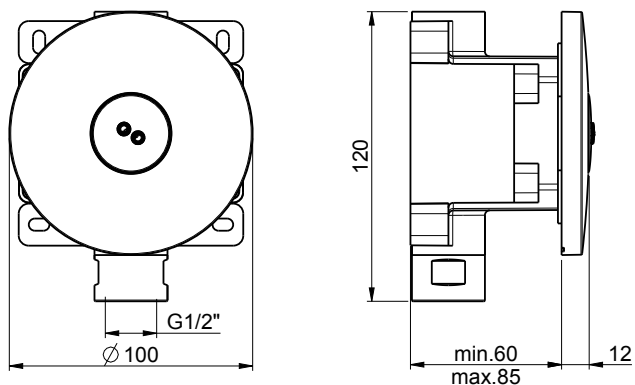

DIMENSIONS