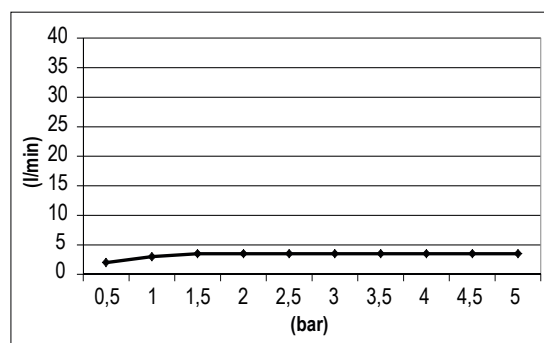

Product Type: **Bodyjets**
Product Code: **E044179**
Product Name: **Spin Round**
Description: Bodyjet con getto Spin
Bodyjet with Spin jet
Dimensions: 80x80 mm
Material: ABS

Note: connessione | **completamente ispezionabile**
Notes: connections **G1/2"** | **completely inspectionable**

Functions:

1 Way

Spin

Finishes:

			Matt Colours	PVD Polished	PVD Brushed	
	Chrome CR	Nichel Brushed BS	Matt Black MB	Gold GO	Deep Black DB	High Brass HB
						Copper CO
						Gun Metal GM
						Absolute Black AB

DIMENSIONS

FLOWRATE