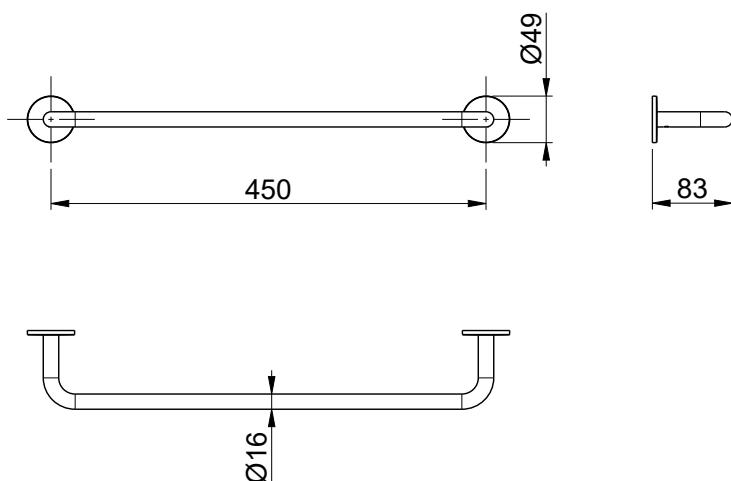

Product Type: **Shower Accessories**  
 Product Code: **E305005**  
 Product Name: **Towel Holder**

Description: Porta Asciugamano L450mm  
 Towel Holder L450mm

Dimensions: 450x83xØ16 mm  
 Material: acciaio 316 | 316 stainless steel

## DIMENSIONS