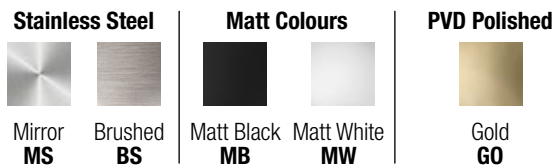

Product Type:
Product Code:
Product Name:

Chromotherapy
E044173
Temptation Multi Function

Description: Soffione a incasso con Cromoterapia
Built-in Head Shower with Chromotherapy

Dimensions: 950x950 mm
Material: Stainless Steel

Note:
Notes:

connessioni | *connections* **G1/2" / NPT** - con **telecomando e trasformatore** per cromoterapia inclusi
with chromotherapy remote control and transformer included - **telaio** incasso e kit di connessione inclusi | *built-in frame and connection kit included* - **tecnologia RGB** con strisce led | **RGB technology** with led stripes - **completamente ispezionabile** | *completely inspectionable* - include kit fissaggio **security fix** per soffioni pesanti | *includes security fix kit for heavy shower heads*

Functions:

Finishes:

DIMENSIONS

FLOWRATE

MIN: 1 bar | MAX: 5 bar | BEST: 3 bar