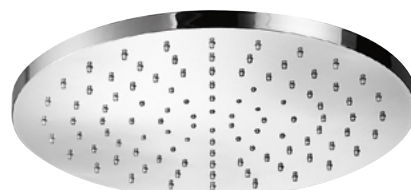

E044043

ROUND EMOTION SHOWER HEAD - ABS

E044040

ROUND EMOTION SHOWER HEAD - OTTONE -
BRASS