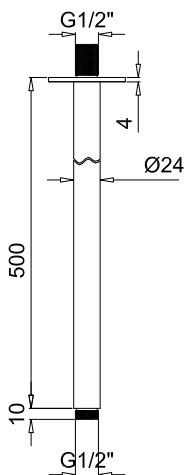

Product Type: **Shower Arm**
Product Code: **E021111**
Product Name: **Ceiling Arm L 500 mm**

Description: *Braccio doccia con rosone tondo L 500 mm*
Wall arm shower with round rosette L 500 mm

Dimensions: $\varnothing$ 24 mm - L500 mm

Material: Ottone | Brass

Notes:

Functions:

1 Way

Finishes:

Chrome
CR

Nickel Brushed
NB

Matt Colours

Matt Black
MB

Matt White
WM

PVD Polished

Gold
GO

Deep Black
DB

PVD Brushed

High Brass
HB

Copper
CO

Gun Metal
GM

Absolute Black
AB

DIMENSIONS