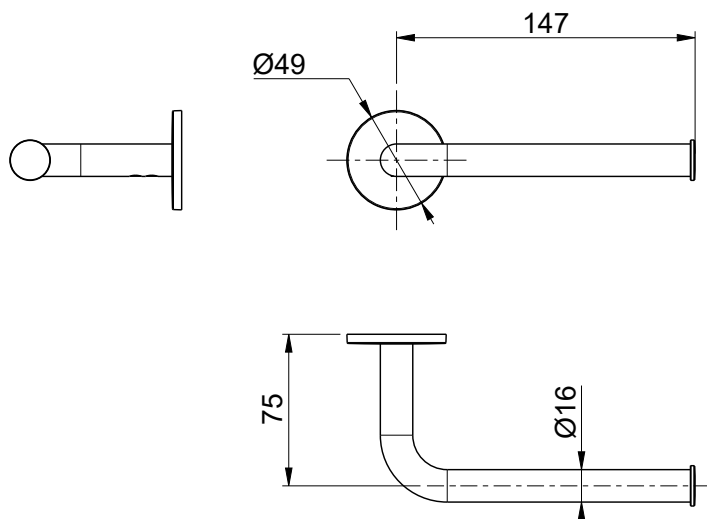

Product Type: **Shower Accessories**  
 Product Code: **E315001**  
 Product Name: **Toilet Paper Holder**

Description: Porta Rotolo Destro  
*Toilet Paper Holder*

Dimensions: Ø16x147x75 mm  
 Material: acciaio 316 | 316 stainless steel

## DIMENSIONS