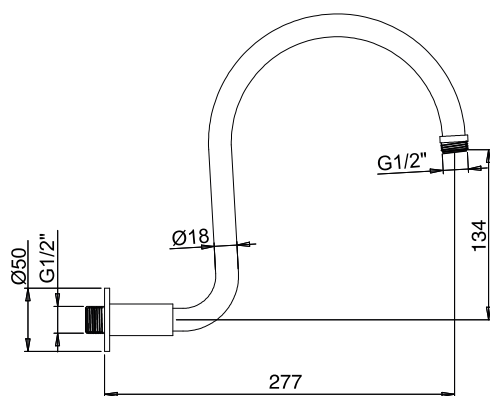

Product Type: **Shower Arm**  
Product Code: **C021005**  
Product Name: **Retrò Arm**

Description: *Braccio doccia con rosone tondo*  
*wall arm shower with round rosette*

Dimensions: Ø 18mm - L277 mm

Material: Ottone | Brass

## DIMENSIONS