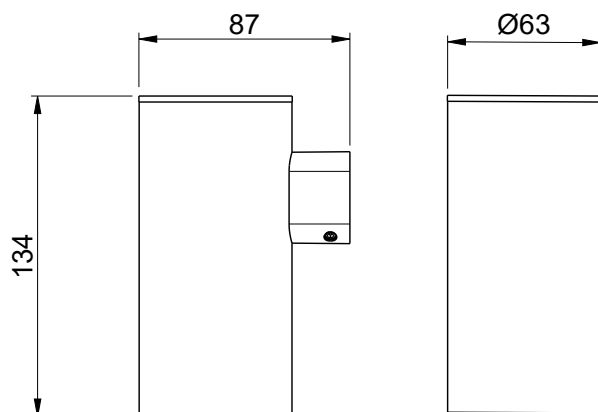

Product Type: **Shower Accessories**
Product Code: **E070001**
Product Name: **Cup Holder**

Description: *Bicchiere da Parete*
Cup Holder Wall

Dimensions: Ø63x87x134 mm
Material: ottone | brass

Notes:

Functions:

Finishes:

		Matt 	PVD Polished 		PVD Brushed 			
Chrome CR	Nickel Brushed NB	Matt Black MB	Gold GO	Deep Black DB	High Brass HB	Copper CO	Gun Metal GM	Absolute Black AB

DIMENSIONS