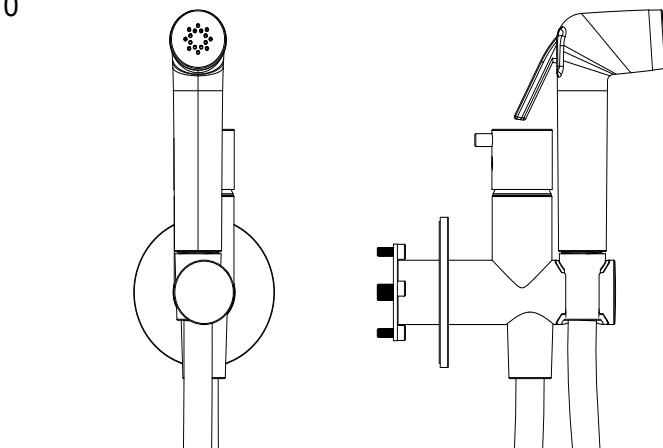

Product Type: **Kit Shut Off**
 Product Code: **E136010**
 Product Name: **Atthis Shut Off kit with Wc Mixer**

Description: *kit composto da Wc Mixer, Shut off e flessibile*
Kit composed by WC Mixer, Shut off and flex hose

Dimensions: -
 Material: **Ottone - ABS | brass - ABS**

Notes: **componenti kit: shut off E082110 - flex C084061 - WC Mixer E183003**
kit components: shut off E082110 - flex C084061 - Wc Mixer E183003

Functions: 
 1 Way

DIMENSIONS

e136010

versione senza modulo incasso - il modulo incasso è da acquistare separatamente (codice E134004)
 version without concealed module - the concealed module is to be purchased separately (code E134004)