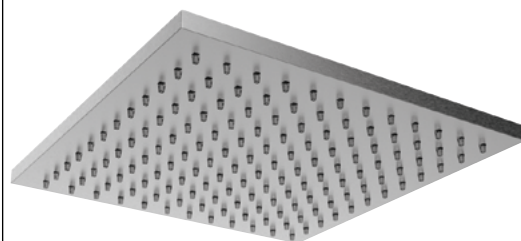

Product Type: **Shower Arms**
 Product Code: **E021104**
 Product Name: **Wall arm L420 mm**

Description: *Braccio parete con rosone quadro*
Wall arm with square rosette

Dimensions: L 420 mm

Material: Acciaio 316 | 316 Stainless Steel

PACKING

1 pc

RELATED PRODUCTS

E044209

SQUARE 316 EMOTION SHOWER HEAD

E044234

SQUARE 316 EMOTION SHOWER HEAD

E044069