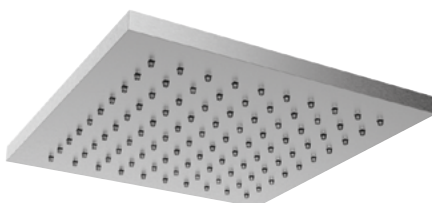

Product Type: **Shower Arms**
 Product Code: **E021104**
 Product Name: **Wall arm L420 mm**

Description: *Braccio parete con rosone quadro*
Wall arm with square rosette

Dimensions: L 420 mm

Material: Acciaio 316 | 316 Stainless Steel

Notes: -

Functions:

1 Way

Finishes:

Stainless Steel

316 AISI

316 PVD Brushed

High Brass
316 HB

PACKING

1 pc

RELATED PRODUCTS

E044209

SQUARE 316 EMOTION SHOWER HEAD

E044234

SQUARE 316 EMOTION SHOWER HEAD

E044069