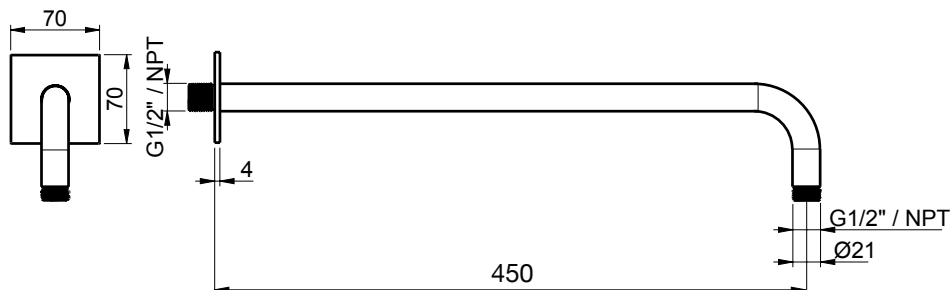

DIMENSIONS