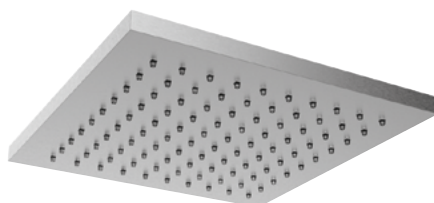

Product Type: **Shower Arms**
 Product Code: **E021100**
 Product Name: **Ceiling arm L100 mm**

Description: Braccio a soffitto con rosone quadro
Ceiling arm with square rosette

Dimensions: L 100 mm

Material: Acciaio 316 | 316 Stainless Steel

Notes: -

Functions:

1 Way

Finishes:

Stainless Steel

316 AISI

316 PVD Brushed

High Brass
316 HB

PACKING

1 pc

RELATED PRODUCTS

E044209

SQUARE 316 EMOTION SHOWER HEAD

E044234

SQUARE 316 EMOTION SHOWER HEAD

E044069