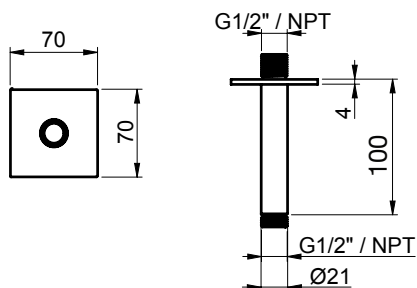

Product Type: **Shower Arms**
Product Code: **E021100**
Product Name: **Ceiling arm L100 mm**

Description: Braccio a soffitto con rosone quadro
Ceiling arm with square rosette

Dimensions: L 100 mm

Material: Acciaio 316 | 316 Stainless Steel

Notes: -

Functions:

1 Way

Finishes:

Stainless Steel

316 AISI

316 PVD Brushed

High Brass
316 HB

Copper
316 CO

Gun Metal
316 GM

Absolute Black
316 AB

DIMENSIONS