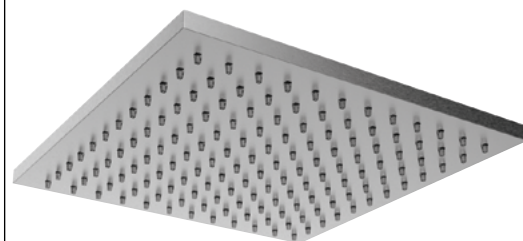

Product Type: **Shower Arms**
 Product Code: **E021100**
 Product Name: **Ceiling arm L100 mm**

Description: Braccio a soffitto con rosone quadro
Ceiling arm with square rosette

Dimensions: L 100 mm

Material: Acciaio 316 | 316 Stainless Steel

PACKING

1 pc

RELATED PRODUCTS

E044209

SQUARE 316 EMOTION SHOWER HEAD

E044234

SQUARE 316 EMOTION SHOWER HEAD

E044069