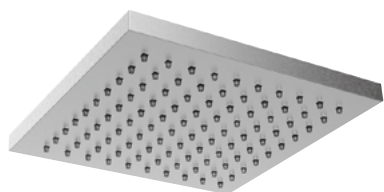

PRODUCT CARE

To avoid damages to the purchased equipment, please observe the following recommendations for use:

- Clean the plumbing before connecting the device.
- Periodically clean the water blade to avoid any limestone deposits that could compromise the good functioning.

Advice: The installation of a filter and water-softener system improves and extends the life of the devices and of the plant itself.

CLEANING OF METAL PARTS:

For an easy cleaning of the metal parts of the product, simply use a soft cloth moistened in water and soap or an anti-limestone detergent.

To avoid spots caused by calcium in water, we advise drying with a cloth after each use.

Advice: Please use only natural soap-based detergents avoiding those with alcohol, hydrochloric acid or phosphoric acid, bleach, chlorine etc. and those containing abrasive powders.

PACKING

1 pc

RELATED PRODUCTS

E044209

SQUARE 316 EMOTION SHOWER HEAD