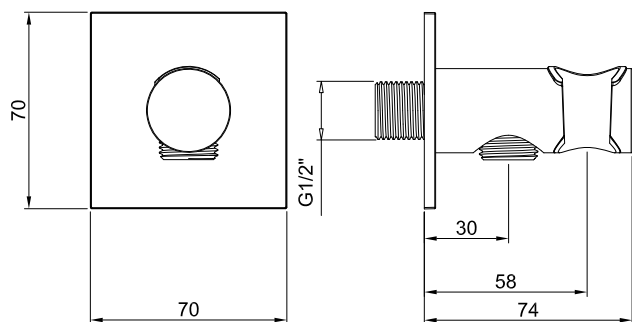

Product Type: **Water Outlet**
 Product Code: **E095039**
 Product Name: **Water Outlet**

Description: presa acqua con supporto - rosone quadro
water outlet with stand - square rosette

Dimensions: rosette 70x70 mm

Material: Ottone | Brass

Note: con boccola di protezione in ABS
 Notes: *with cone protection in ABS*

Functions:

1 Way

Finishes:

DIMENSIONS

PRODUCT CARE

To avoid damages to the purchased equipment, please observe the following recommendations for use: