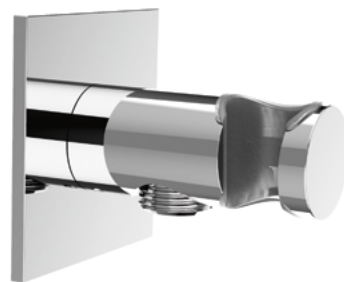

Product Type: **Water Outlet**
 Product Code: **E095039**
 Product Name: **Water Outlet**

Description: presa acqua con supporto - rosone quadro
water outlet with stand - square rosette

Dimensions: rosette 70x70 mm

Material: Ottone | Brass

Note: con boccola di protezione in ABS
 Notes: *with cone protection in ABS*

Functions:

1 Way

Finishes:

DIMENSIONS

PRODUCT CARE

To avoid damages to the purchased equipment, please observe the following recommendations for use: