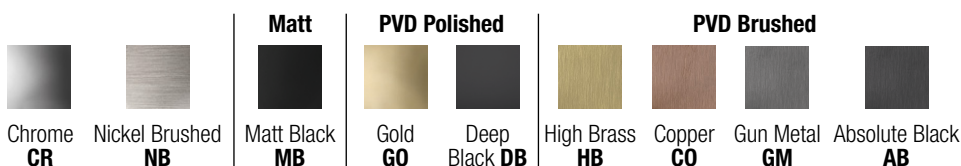

Product Type: **Shower Accessories**
Product Code: **E315003**
Product Name: **Toilet Paper Holder**

Description: Porta Rotolo di Scorta
Toilet Paper Holder

Dimensions: Ø16x147x75 mm
Material: ottone | brass

Notes:

Functions:

Finishes:

DIMENSIONS