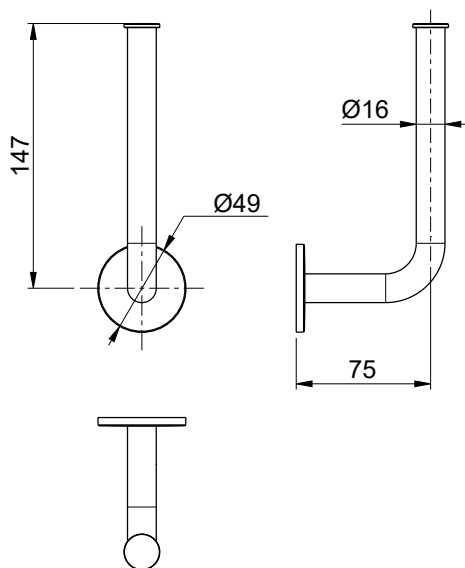

DIMENSIONS