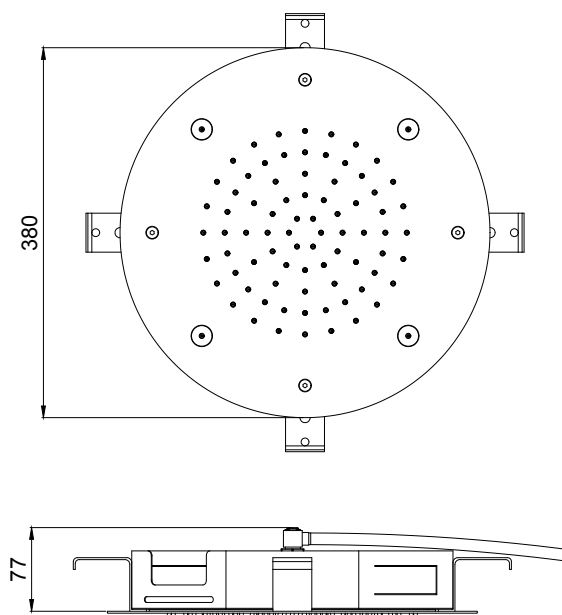

Product Type: **Built-In Head Shower**  
 Product Code: **E044219**  
 Product Name: **Round Temptation**

Description: Soffione a incasso  
*Built-in Head Shower*

Dimensions: Ø380 mm  
 Material: Stainless Steel

Note: connessioni | *connections* **G1/2" / NPT**  
 Notes: **telaio** incasso e kit di connessione inclusi | *built-in frame* and *connection kit* included  
**completamente ispezionabile** | *completely inspectionable*

## DIMENSIONS