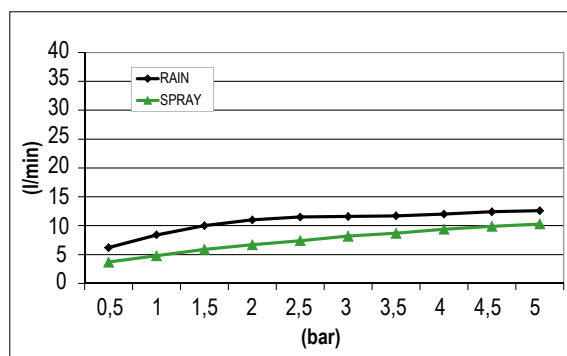

Product Type: **Built-In Head Shower**  
 Product Code: **E044219**  
 Product Name: **Round Temptation**

Description: Soffione a incasso  
*Built-in Head Shower*

Dimensions: Ø380 mm  
 Material: Stainless Steel

## DIMENSIONS

## FLOWRATE

MIN: 1 bar | MAX: 5 bar | BEST: 3 bar