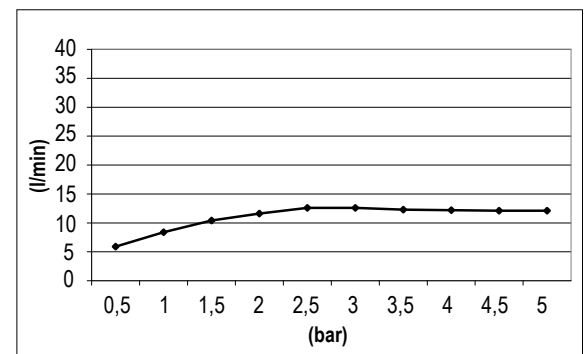

Product Type: **Built-In Head Shower**  
 Product Code: **E044024**  
 Product Name: **Square Temptation**  
 Description: Soffione a incasso  
*Built-in Head Shower*  
 Dimensions: 500x500 mm  
 Material: Stainless Steel

**DIMENSIONS**

**FLOWRATE**

**MIN: 1 bar | MAX: 5 bar | BEST: 3 bar**