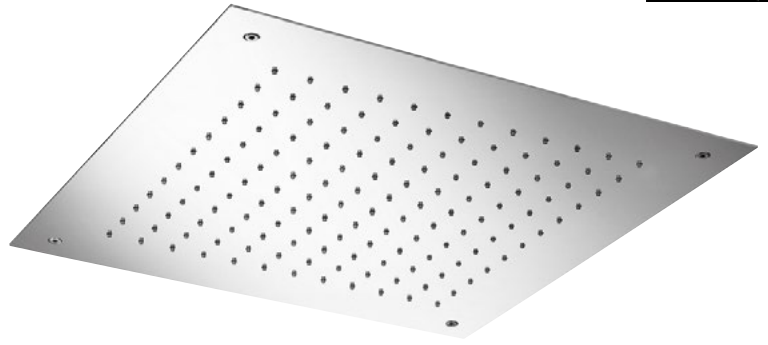

Product Type: **Built-In Head Shower**  
 Product Code: **E044024**  
 Product Name: **Square Temptation**  
 Description: Soffione a incasso  
*Built-in Head Shower*  
 Dimensions: 500x500 mm  
 Material: Stainless Steel

Note: connessioni | *connections* **G1/2" / NPT**  
 Notes: **telaio** incasso e kit di connessione inclusi | *built-in frame* and *connection kit* included  
**completamente ispezionabile** | *completely inspectionable*

Functions: 1 Way | Rain

Finishes:

<b>Stainless Steel</b>		<b>Matt Colours</b>		<b>PVD Polished</b>		<b>316 PVD Brushed</b>			
Mirror <b>MS</b>	AISI <b>316</b>	Matt Black <b>MB</b>	Matt White <b>WM</b>	Gold <b>GO</b>	DeepBlack <b>DB</b>	High Brass <b>316 HB</b>	Copper <b>316 CO</b>	Gun Metal <b>316 GM</b>	Absolute Black <b>316 AB</b>