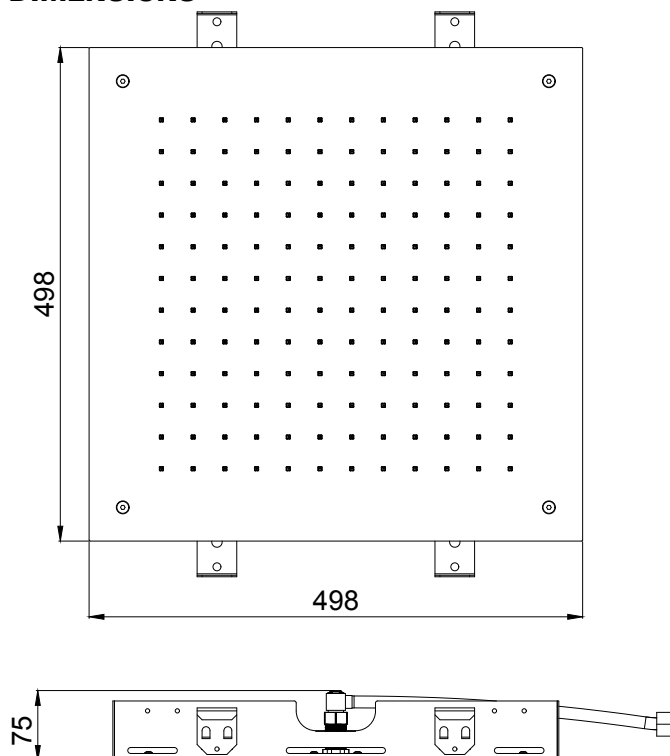

Product Type: **Built-In Head Shower**  
 Product Code: **E044024**  
 Product Name: **Square Temptation**  
 Description: Soffione a incasso  
*Built-in Head Shower*  
 Dimensions: 500x500 mm  
 Material: Stainless Steel

**DIMENSIONS**

**FLOWRATE**

**MIN: 1 bar | MAX: 5 bar | BEST: 3 bar**