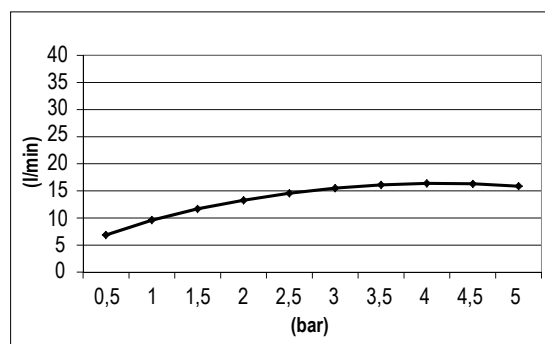

Product Type: **Emotion Head Shower**
Product Code: **E044220**
Product Name: **Square Emotion 250**
Description: Soffione Emotion Quadro L250mm
Square Emotion Head Shower L250mm
Dimensions: L250 mm
Material: ABS

Note: con cartuccia che ottimizza l'esperienza della doccia, attacco 1/2" gas
Notes: water cartridge system to maximize your shower experience, 1/2" gas connection

Functions:

1 Way

Rain

Finishes:

Chrome
CR

Painted

Matt Black
MB

Matt White
WM

DIMENSIONS

FLOWRATE