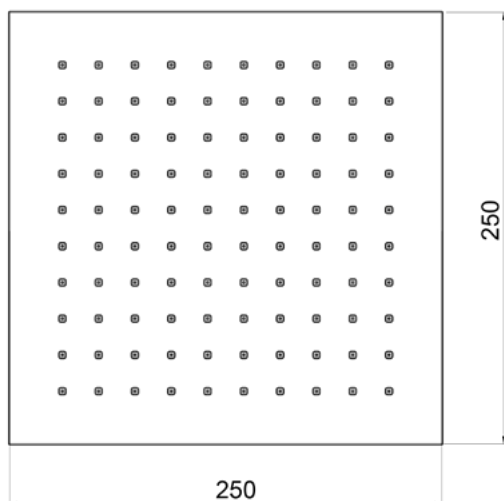

DIMENSIONS