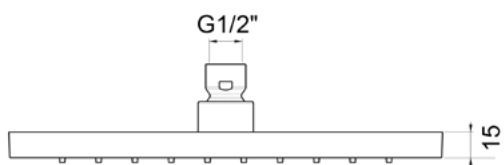

DIMENSIONS