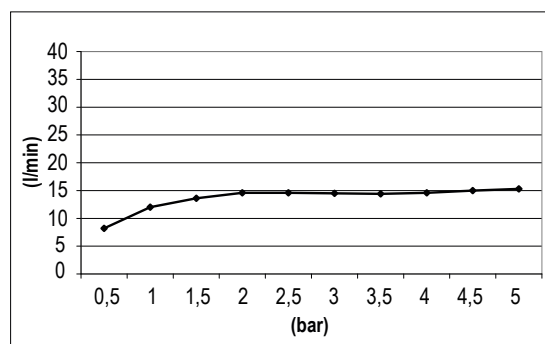

Product Type: **Emotion Head Shower**
Product Code: **E044099**
Product Name: **Kuky Emotion**
Description: Soffione Emotion Kuky
Kuky Emotion Head Shower
Dimensions: 220x220 mm
Material: ABS

Note: con cartuccia che ottimizza l'esperienza della doccia, attacco 1/2" gas
Notes: *water cartridge system to maximize your shower experience, 1/2" gas connection*

Functions:

1 Way

Rain

Finishes:

Chrome
CR

Painted

Matt Black
MB

Matt White
WM

DIMENSIONS

FLOWRATE