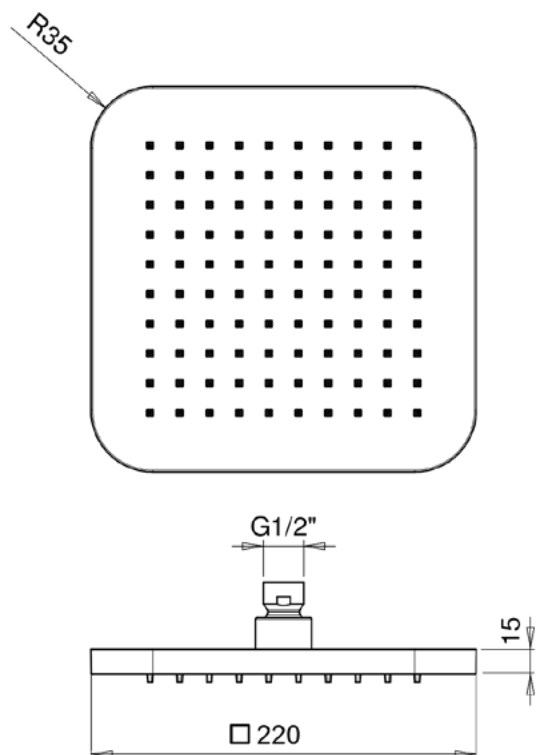

DIMENSIONS