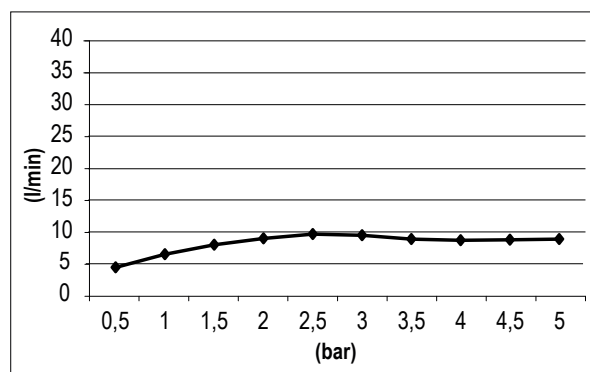

Product Type: **Hand Showers**
Product Code: **E082108**
Product Name: **Posh**

Description: Doccia
Hand Shower

Dimensions: erogatore Ø 90mm
Material: Acciaio | Brass

Note: con erogatore in finitura e manico in gomma nera
Notes: *with diffuser in finish and rubber black handle*

Functions: 1 Way | Hand Shower

Finishes:

		Matt Colours			PVD Brushed				
Chrome CR	Nichel Brushed BS	Matt Black MB	Gold GO	DeepBlack DB	High Brass HB	Copper CO	Gun Metal GM	Absolute Black AB	

DIMENSIONS

FLOWRATE