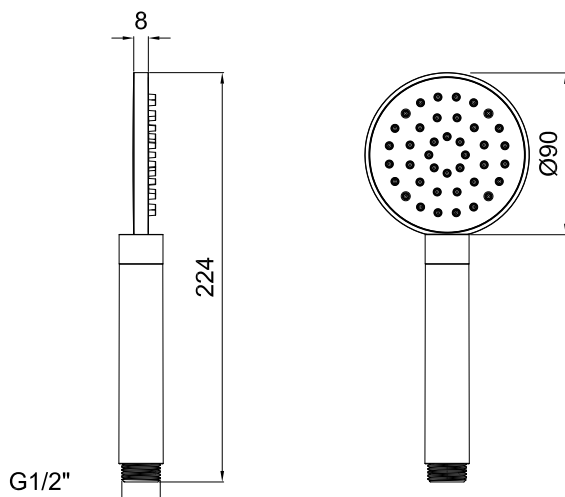

Product Type: **Hand Showers**  
 Product Code: **E082108**  
 Product Name: **Posh**

Description: Doccia  
*Hand Shower*

Dimensions: erogatore Ø 90mm  
 Material: Acciaio | Brass

Note: con erogatore in finitura e manico in gomma nera  
 Notes: *with diffuser in finish and rubber black handle*

Functions:  1 Way |  Hand Shower

Finishes:

		<b>Matt Colours</b>			<b>PVD Brushed</b>				
Chrome <b>CR</b>	Nichel Brushed <b>BS</b>	<b>Matt Black</b> <b>MB</b>	Gold <b>GO</b>	DeepBlack <b>DB</b>	High Brass <b>HB</b>	Copper <b>CO</b>	Gun Metal <b>GM</b>	Absolute Black <b>AB</b>	

## DIMENSIONS